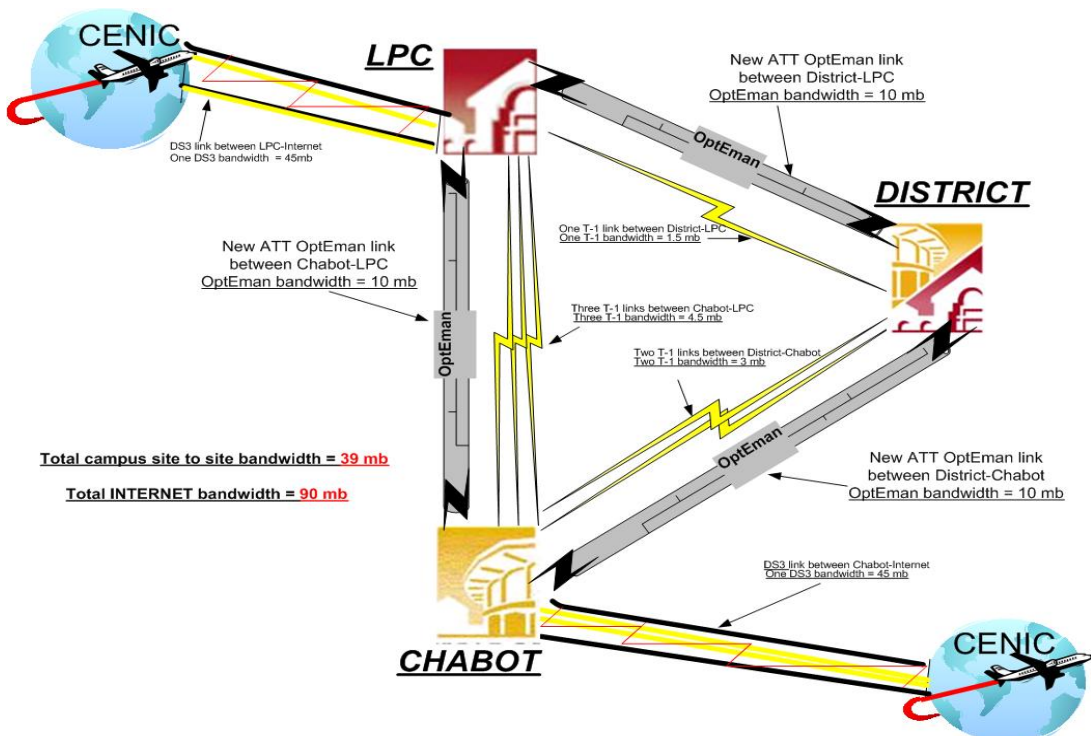

**Equipment Categories of Hardware and Software:**

Desktop & laptops  
Network switches & routers  
Network monitoring tools  
Video conferencing  
Generators & UPS  
Room Scheduling Software  
Document Imaging  
System Redundancy  
Tape Backup

Printers  
Servers  
Wireless connectivity  
Streaming media  
T-1, DS-3, & Opt-E-Man  
Portal Software  
Firewalls  
Smart Classrooms  
Consolidated Server Storage

## IT Major Accomplishments as of October 2008:

- Addition of redundant servers that support critical applications
- Expansion of Wireless access for Instructional areas at both colleges
- Installation of new Uninterrupted Power Supply (UPS) for the District Data Center currently at Chabot
- Completed upgrades to support temporary generators in the Chabot buildings that house the District Data Center and the District Internet connections
- Plans in progress to install permanent Generator for the District Data Center
- Completed Design and Installation of Luminis Web Portal and Student Email
- Fully integrated consolidated Tape Backup System for Enterprise Systems
- Implemented fiber-based AT&T Opt-E-Man metro Ethernet wide area network (WAN)
  - Opt-E-Man supports all locations for non-Internet access
  - Opt-E-Man provides 10 times more bandwidth
  - Opt-E-Man allows flexibility for expansion as needed
  - Opt-E-Man is primary connection between locations
  - Existing T-1's between sites retained for redundancy and backup to Opt-E-Man connections to eliminate downtime