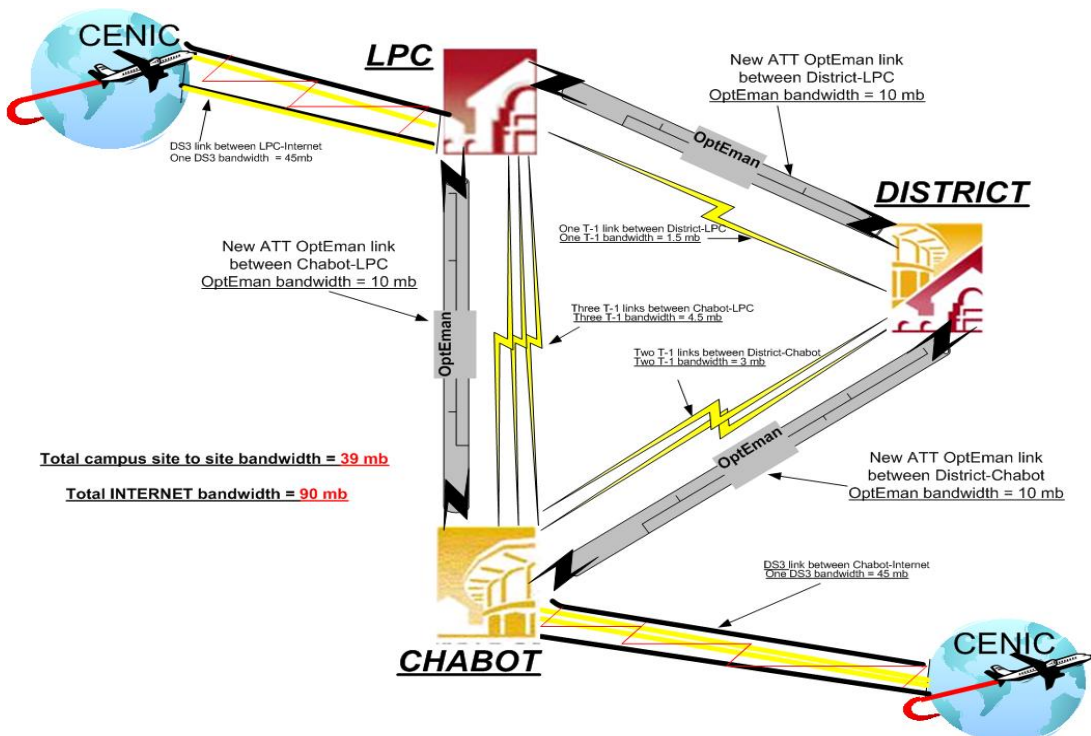

Equipment Categories of Hardware and Software:

Desktop & laptops
Network switches & routers
Network monitoring tools
Video conferencing
Generators & UPS
Room Scheduling Software
Document Imaging
System Redundancy
Tape Backup

Printers
Servers
Wireless connectivity
Streaming media
T-1, DS-3, & Opt-E-Man
Portal Software
Firewalls
Smart Classrooms
Consolidated Server Storage

IT Major Accomplishments as of October 2008:

- Addition of redundant servers that support critical applications
- Expansion of Wireless access for Instructional areas at both colleges
- Installation of new Uninterrupted Power Supply (UPS) for the District Data Center currently at Chabot
- Completed upgrades to support temporary generators in the Chabot buildings that house the District Data Center and the District Internet connections
- Plans in progress to install permanent Generator for the District Data Center
- Completed Design and Installation of Luminis Web Portal and Student Email
- Fully integrated consolidated Tape Backup System for Enterprise Systems
- Implemented fiber-based AT&T Opt-E-Man metro Ethernet wide area network (WAN)
 - Opt-E-Man supports all locations for non-Internet access
 - Opt-E-Man provides 10 times more bandwidth
 - Opt-E-Man allows flexibility for expansion as needed
 - Opt-E-Man is primary connection between locations
 - Existing T-1's between sites retained for redundancy and backup to Opt-E-Man connections to eliminate downtime