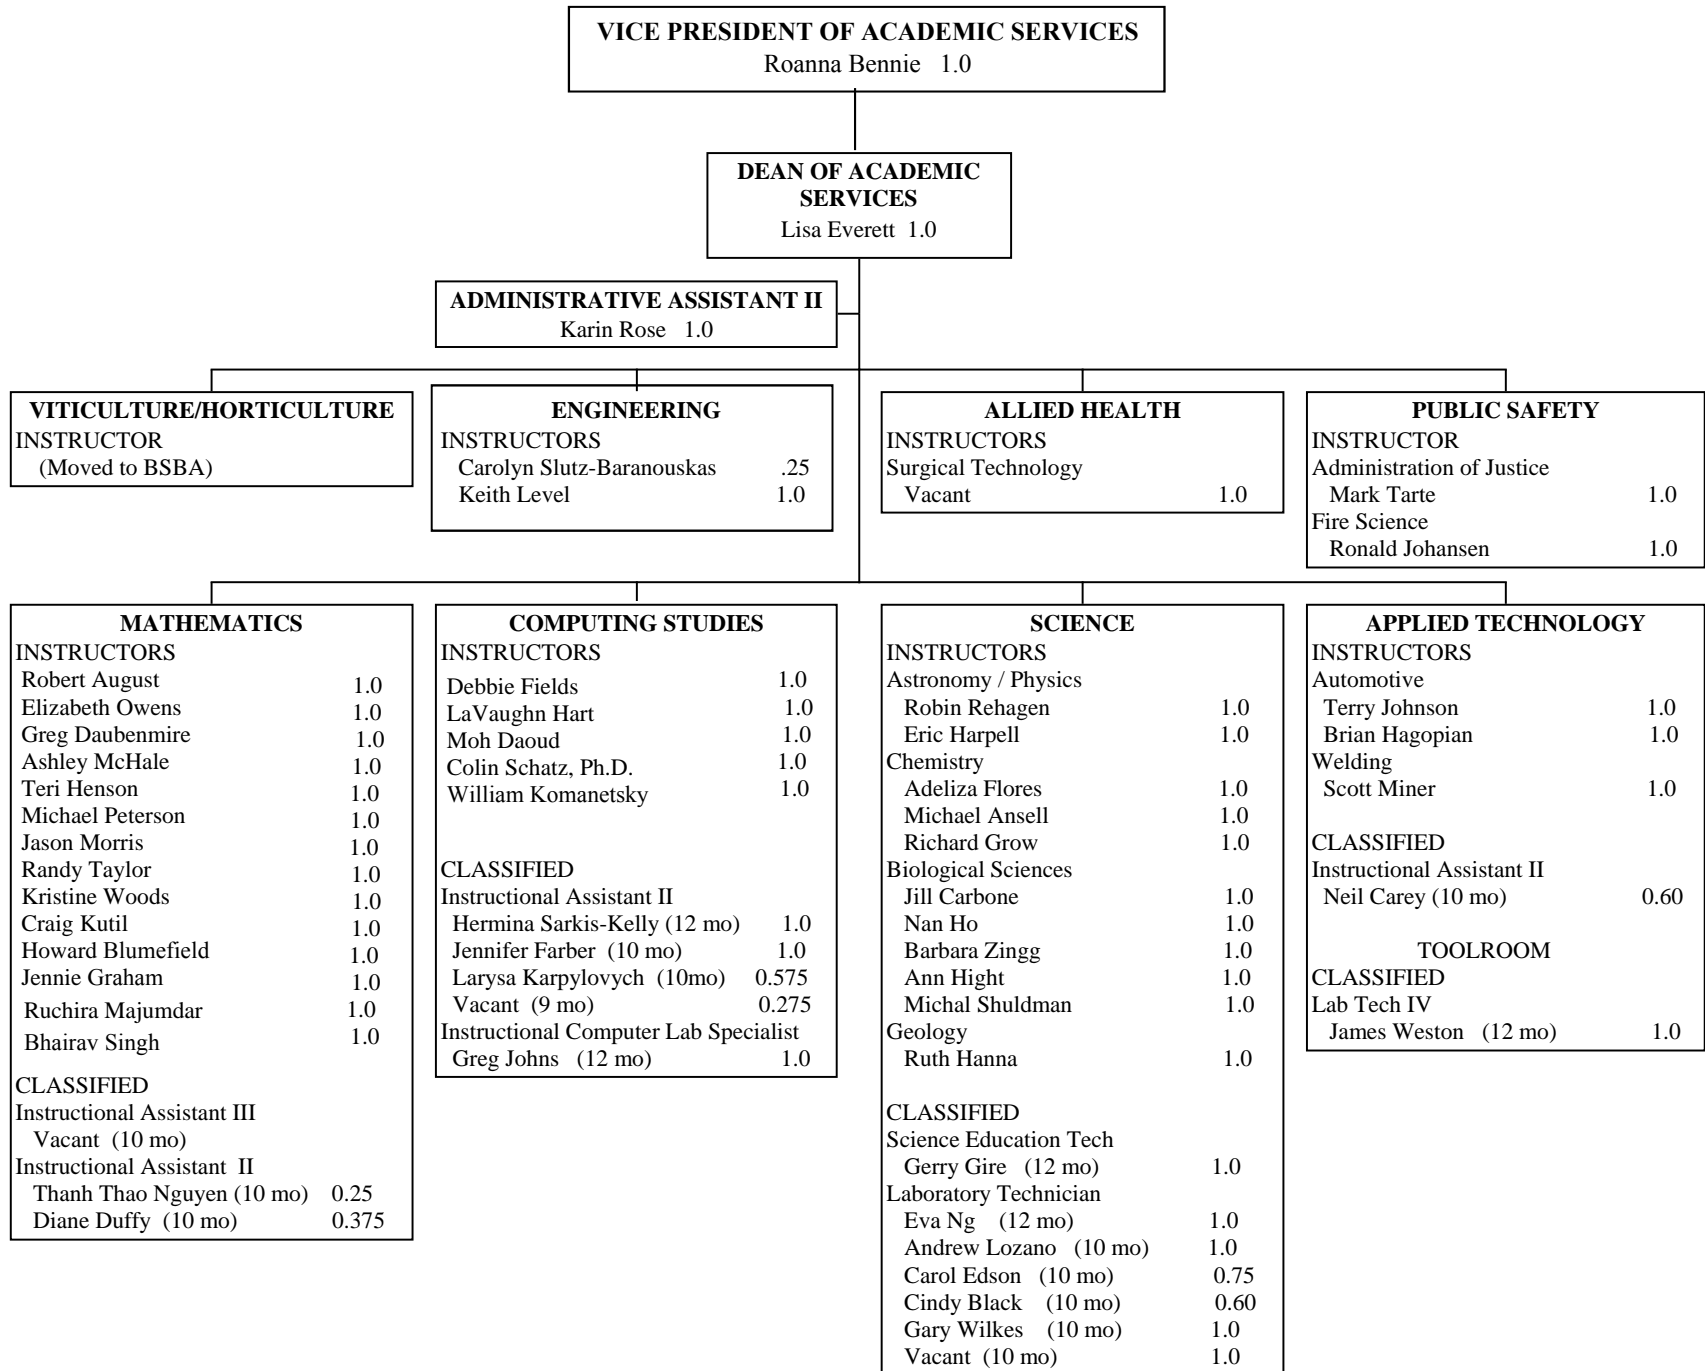

LAS POSITAS COLLEGE
SCIENCE, TECHNOLOGY, ENGINEERING, MATH, & PUBLIC SAFETY
Fall 2015