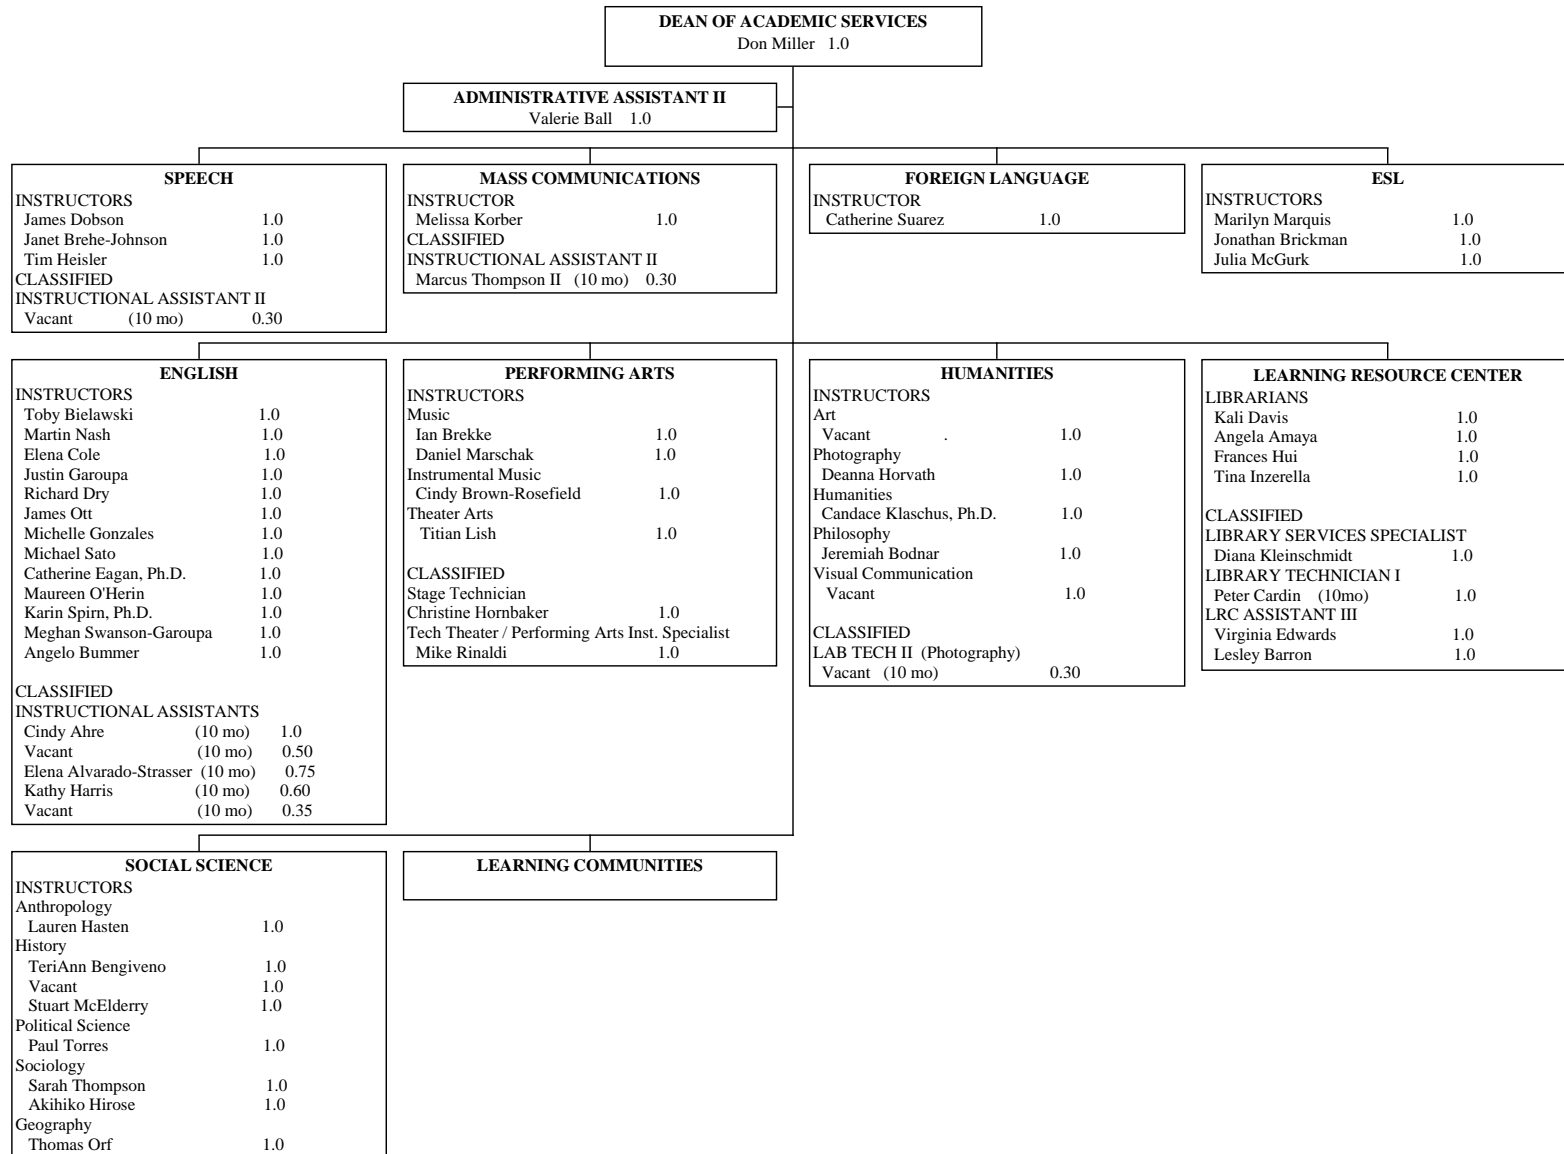

**LAS POSITAS COLLEGE ORGANIZATION CHART  
OFFICE OF THE PRESIDENT  
Fall 2015**

**LAS POSITAS COLLEGE**  
**OFFICE OF VICE PRESIDENT OF ADMINISTRATIVE SERVICES**  
**Fall 2015**

**LAS POSITAS COLLEGE**  
**OFFICE OF VICE PRESIDENT OF STUDENT SERVICES**  
 Fall 2015

**LAS POSITAS COLLEGE**  
**OFFICE OF THE DEAN OF STUDENT SERVICES**  
**Fall 2015**

**LAS POSITAS COLLEGE**  
**SCIENCE, TECHNOLOGY, ENGINEERING, MATH, & PUBLIC SAFETY**  
**Fall 2015**

**LAS POSITAS COLLEGE**  
**ARTS, LETTERS, SOCIAL SCIENCES**  
**Fall 2015**