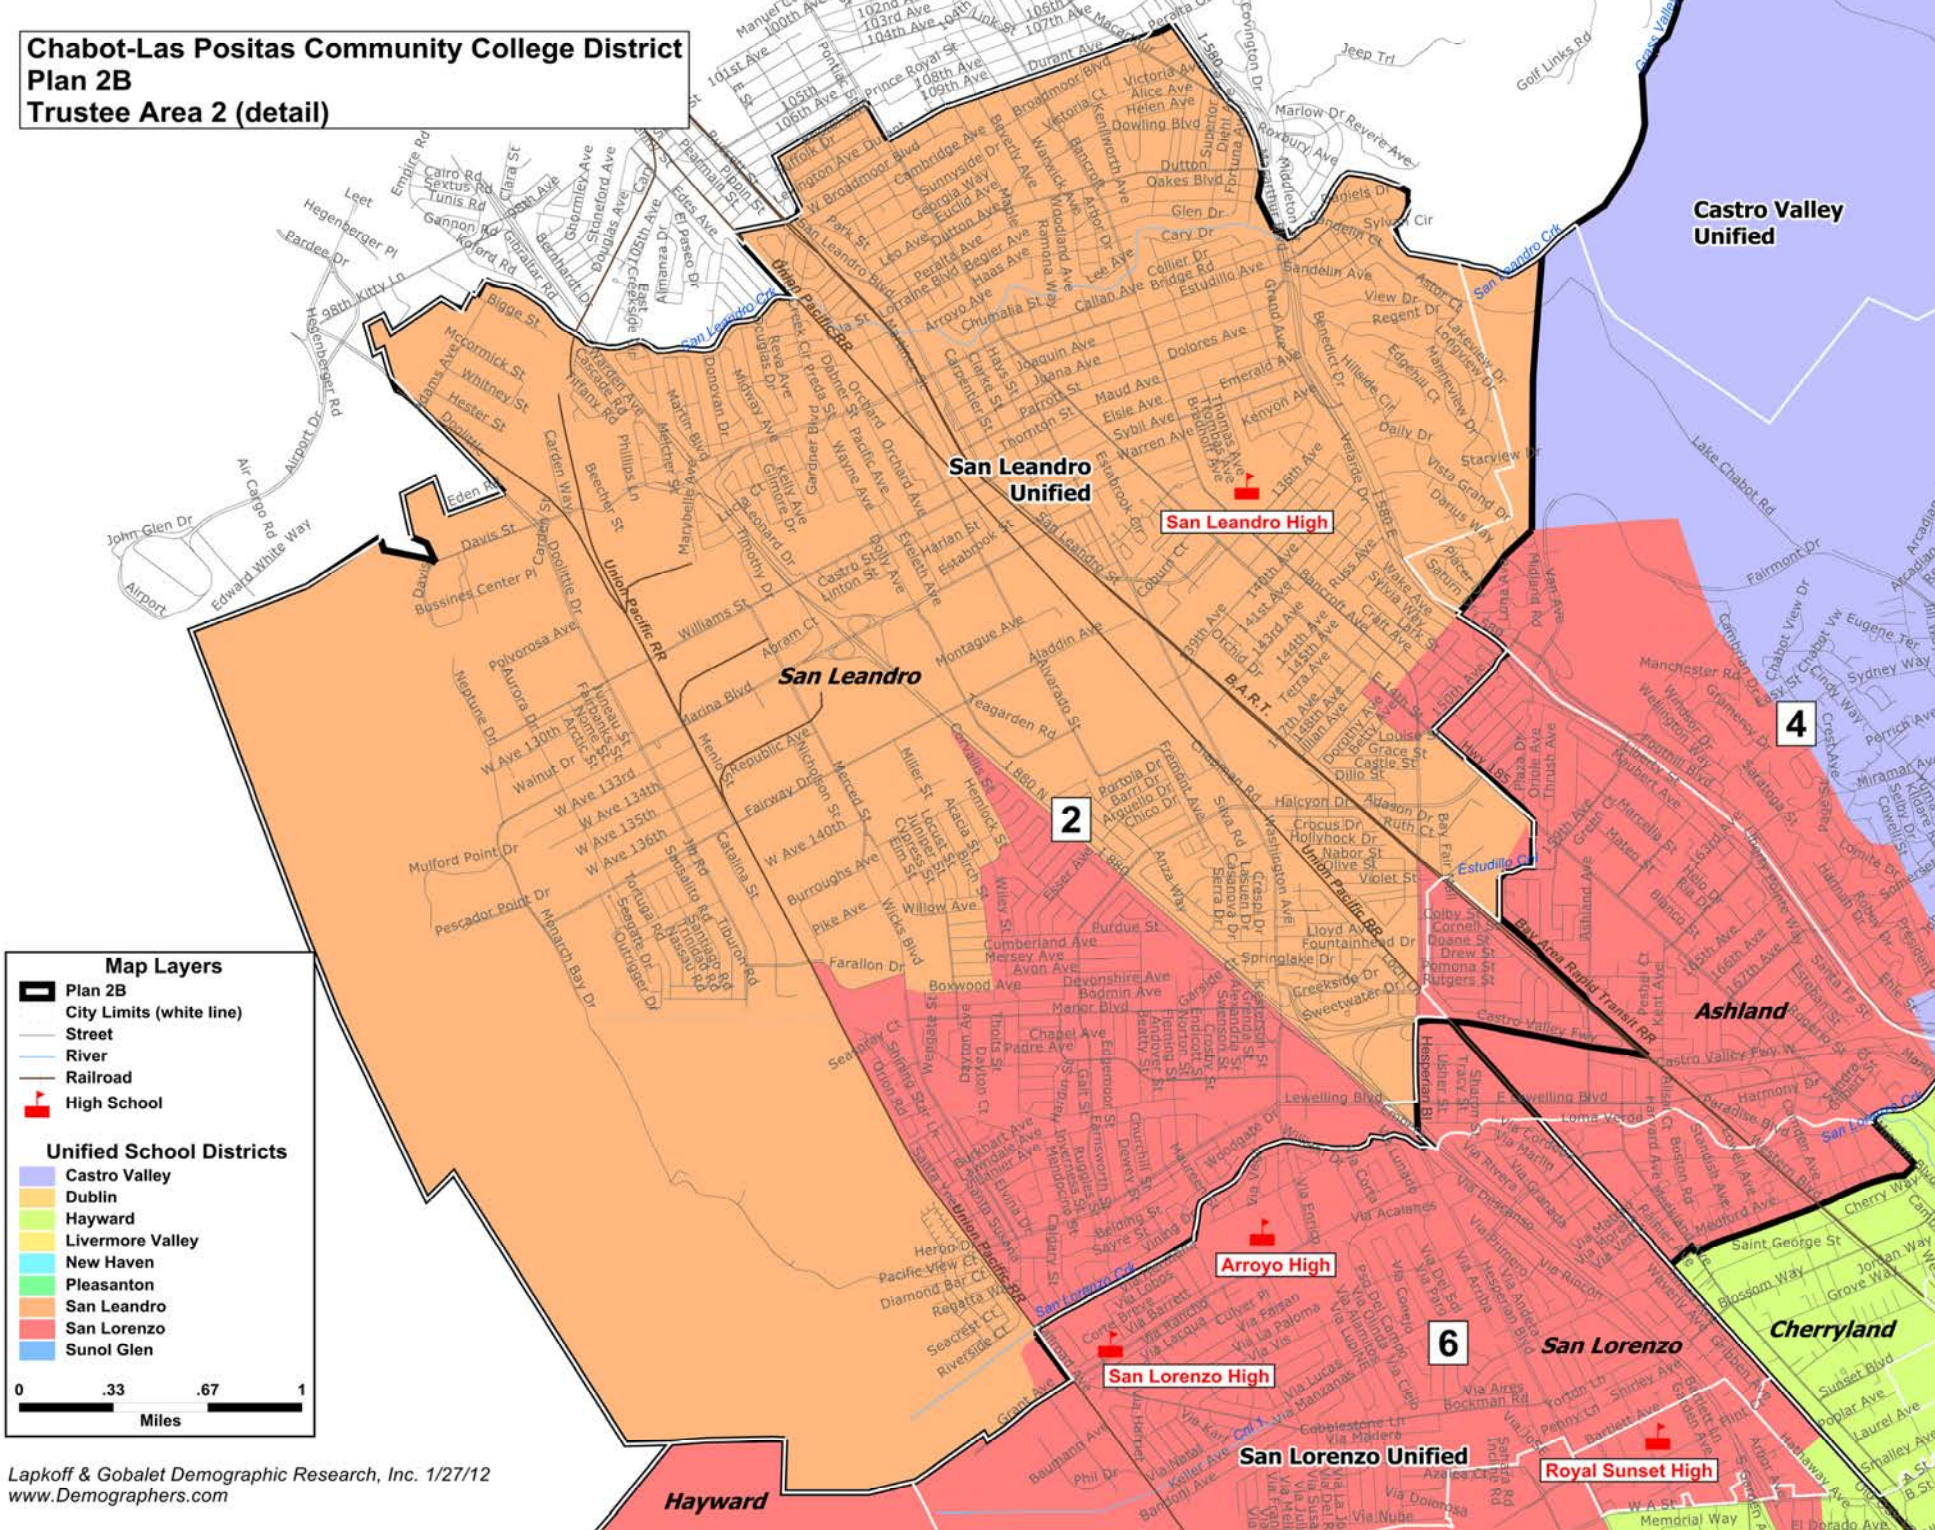

Map Layers

-  Plan 2B
-  Street
-  High School

Unified School Districts

-  Castro Valley
-  Dublin
-  Hayward
-  Livermore Valley
-  New Haven
-  Pleasanton
-  San Leandro
-  San Lorenzo
-  Sunol Glen

0 2 4 6
Miles

**Chabot-Las Positas Community College District
Plan 2B
Trustee Area 1 (detail)**

Map Layers

- Plan 2B
- City Limits (white line)
- Street
- River
- Railroad
- High School

Unified School Districts

- Dublin
- Castro Valley
- Hayward
- Livermore Valley
- New Haven
- Pleasanton
- San Leandro
- San Lorenzo
- Sunol Glen

0 .33 .67 1
Miles

Chabot-Las Positas Community College District Plan 2B Trustee Area 2 (detail)

Map Layers

- Plan 2B
- City Limits (white line)
- Street
- River
- Railroad
- High School

Unified School Districts

- Castro Valley
- Dublin
- Haywood
- Livermore Valley
- New Haven
- Pleasanton
- San Leandro
- San Lorenzo
- Sunol Glen

**Chabot-Las Positas Community College District
Plan 2B
Trustee Area 3 (detail)**