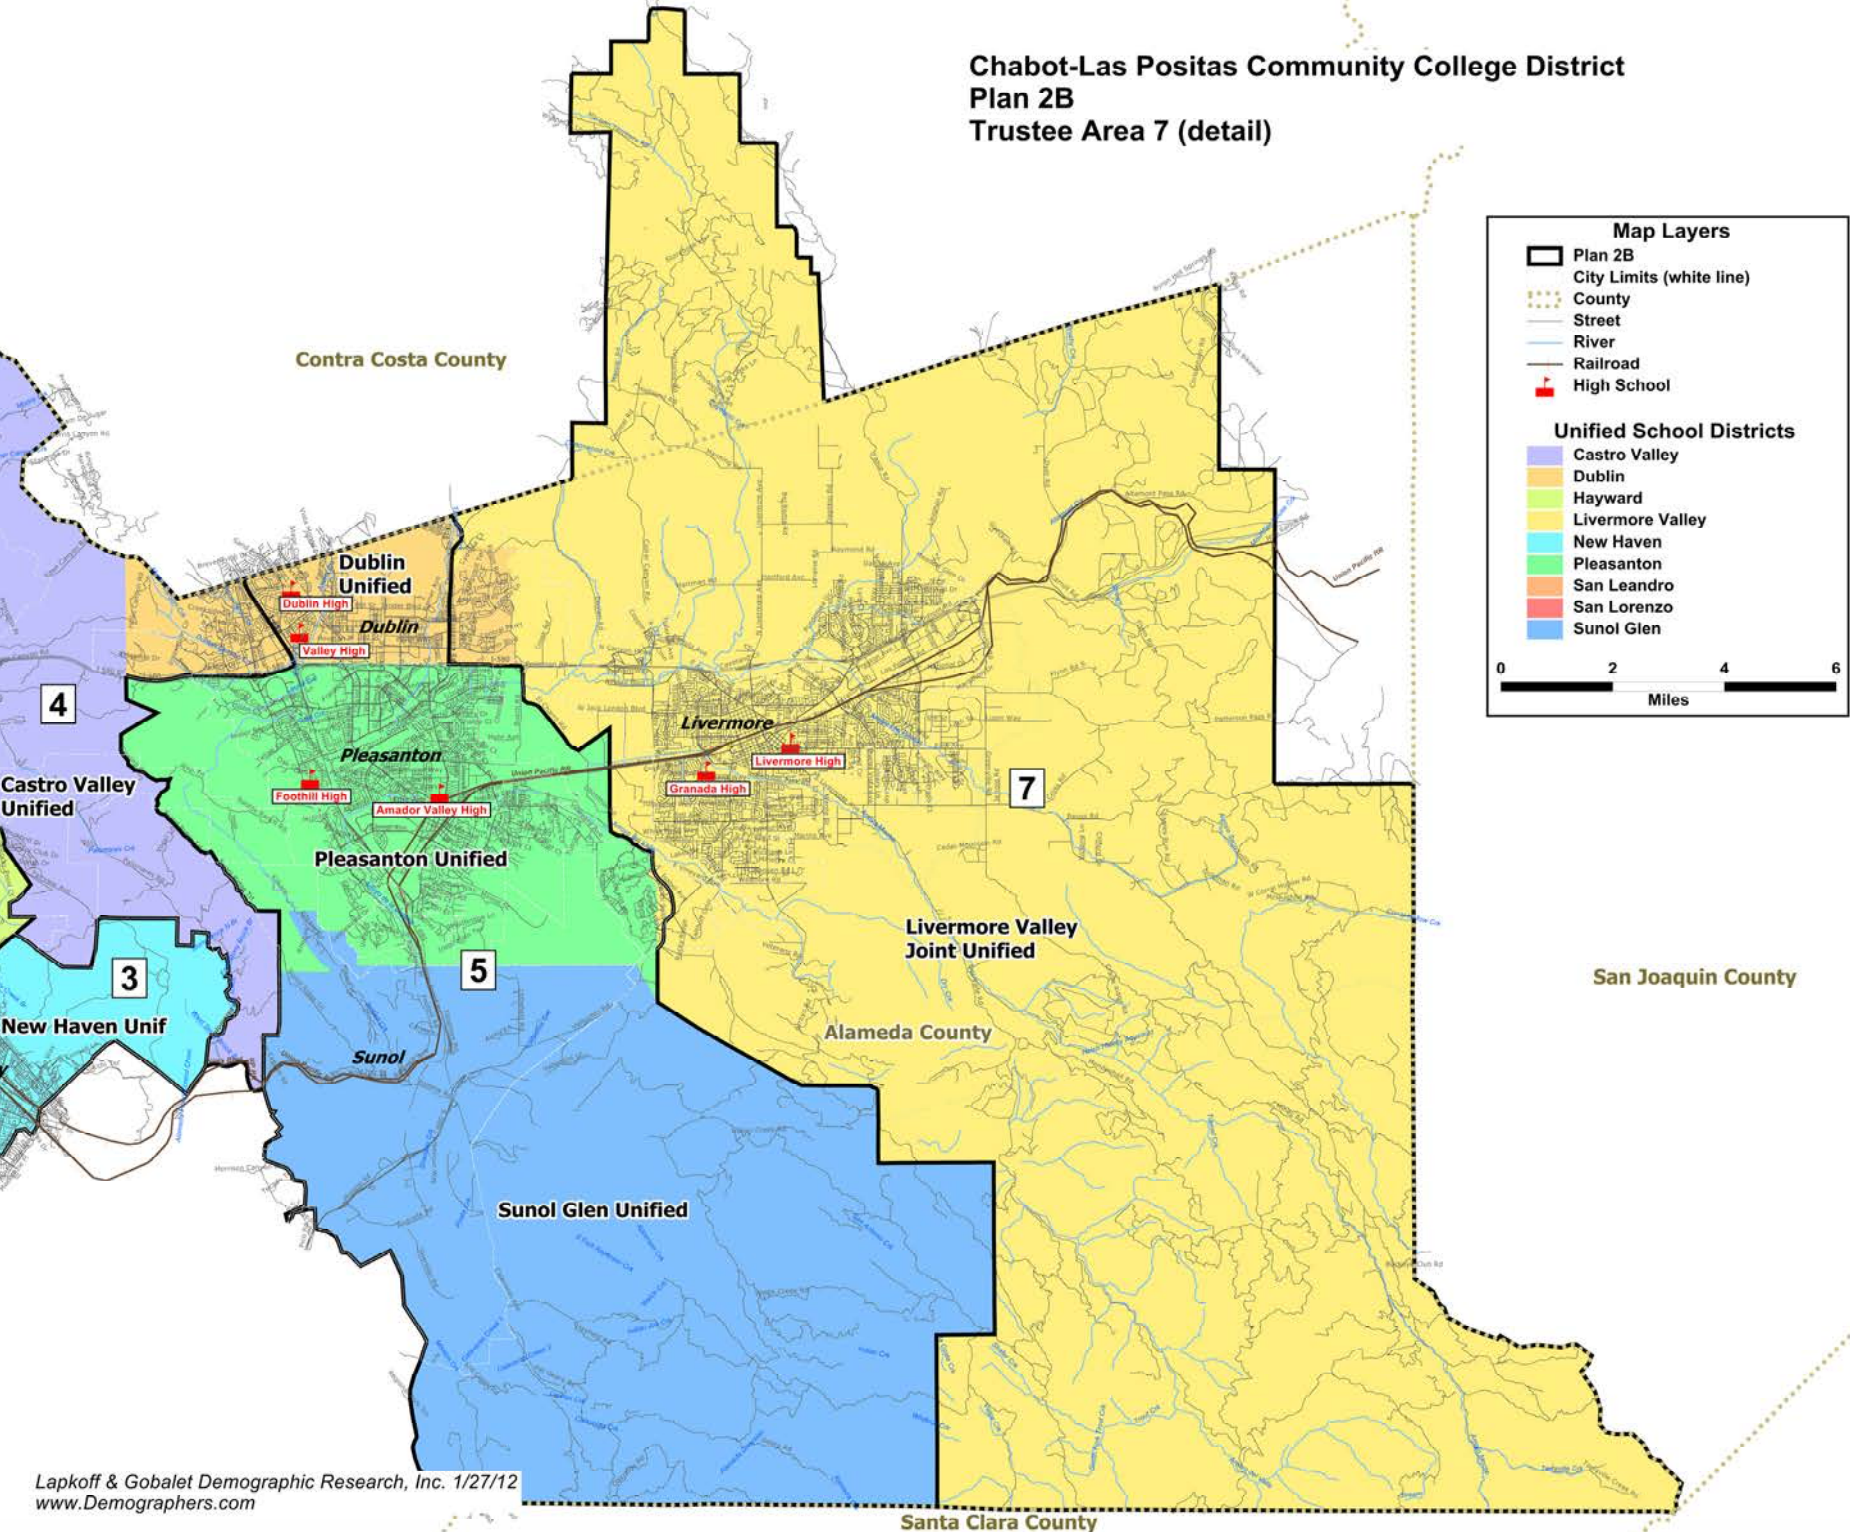

Map Layers

- Plan 2B
- City Limits (white line)
- County
- Street
- River
- Railroad
- High School

Unified School Districts

- Castro Valley
- Dublin
- Hayward
- Livermore Valley
- New Haven
- Pleasanton
- San Leandro
- San Lorenzo
- Sunol Glen

0 1 2 3
Miles

**Chabot-Las Positas Community College District
Plan 2B
Trustee Area 6 (detail)**

Map Layers

- Plan 2B
- City Limits (white line)
- Street
- River
- Railroad
- High School

Unified School Districts

- Castro Valley
- Dublin
- Hayward
- Livermore Valley
- New Haven
- Pleasanton
- San Leandro
- San Lorenzo
- Sunol Glen

0 .5 1 1.5
Miles

Chabot-Las Positas Community College District Plan 2B Trustee Area 7 (detail)