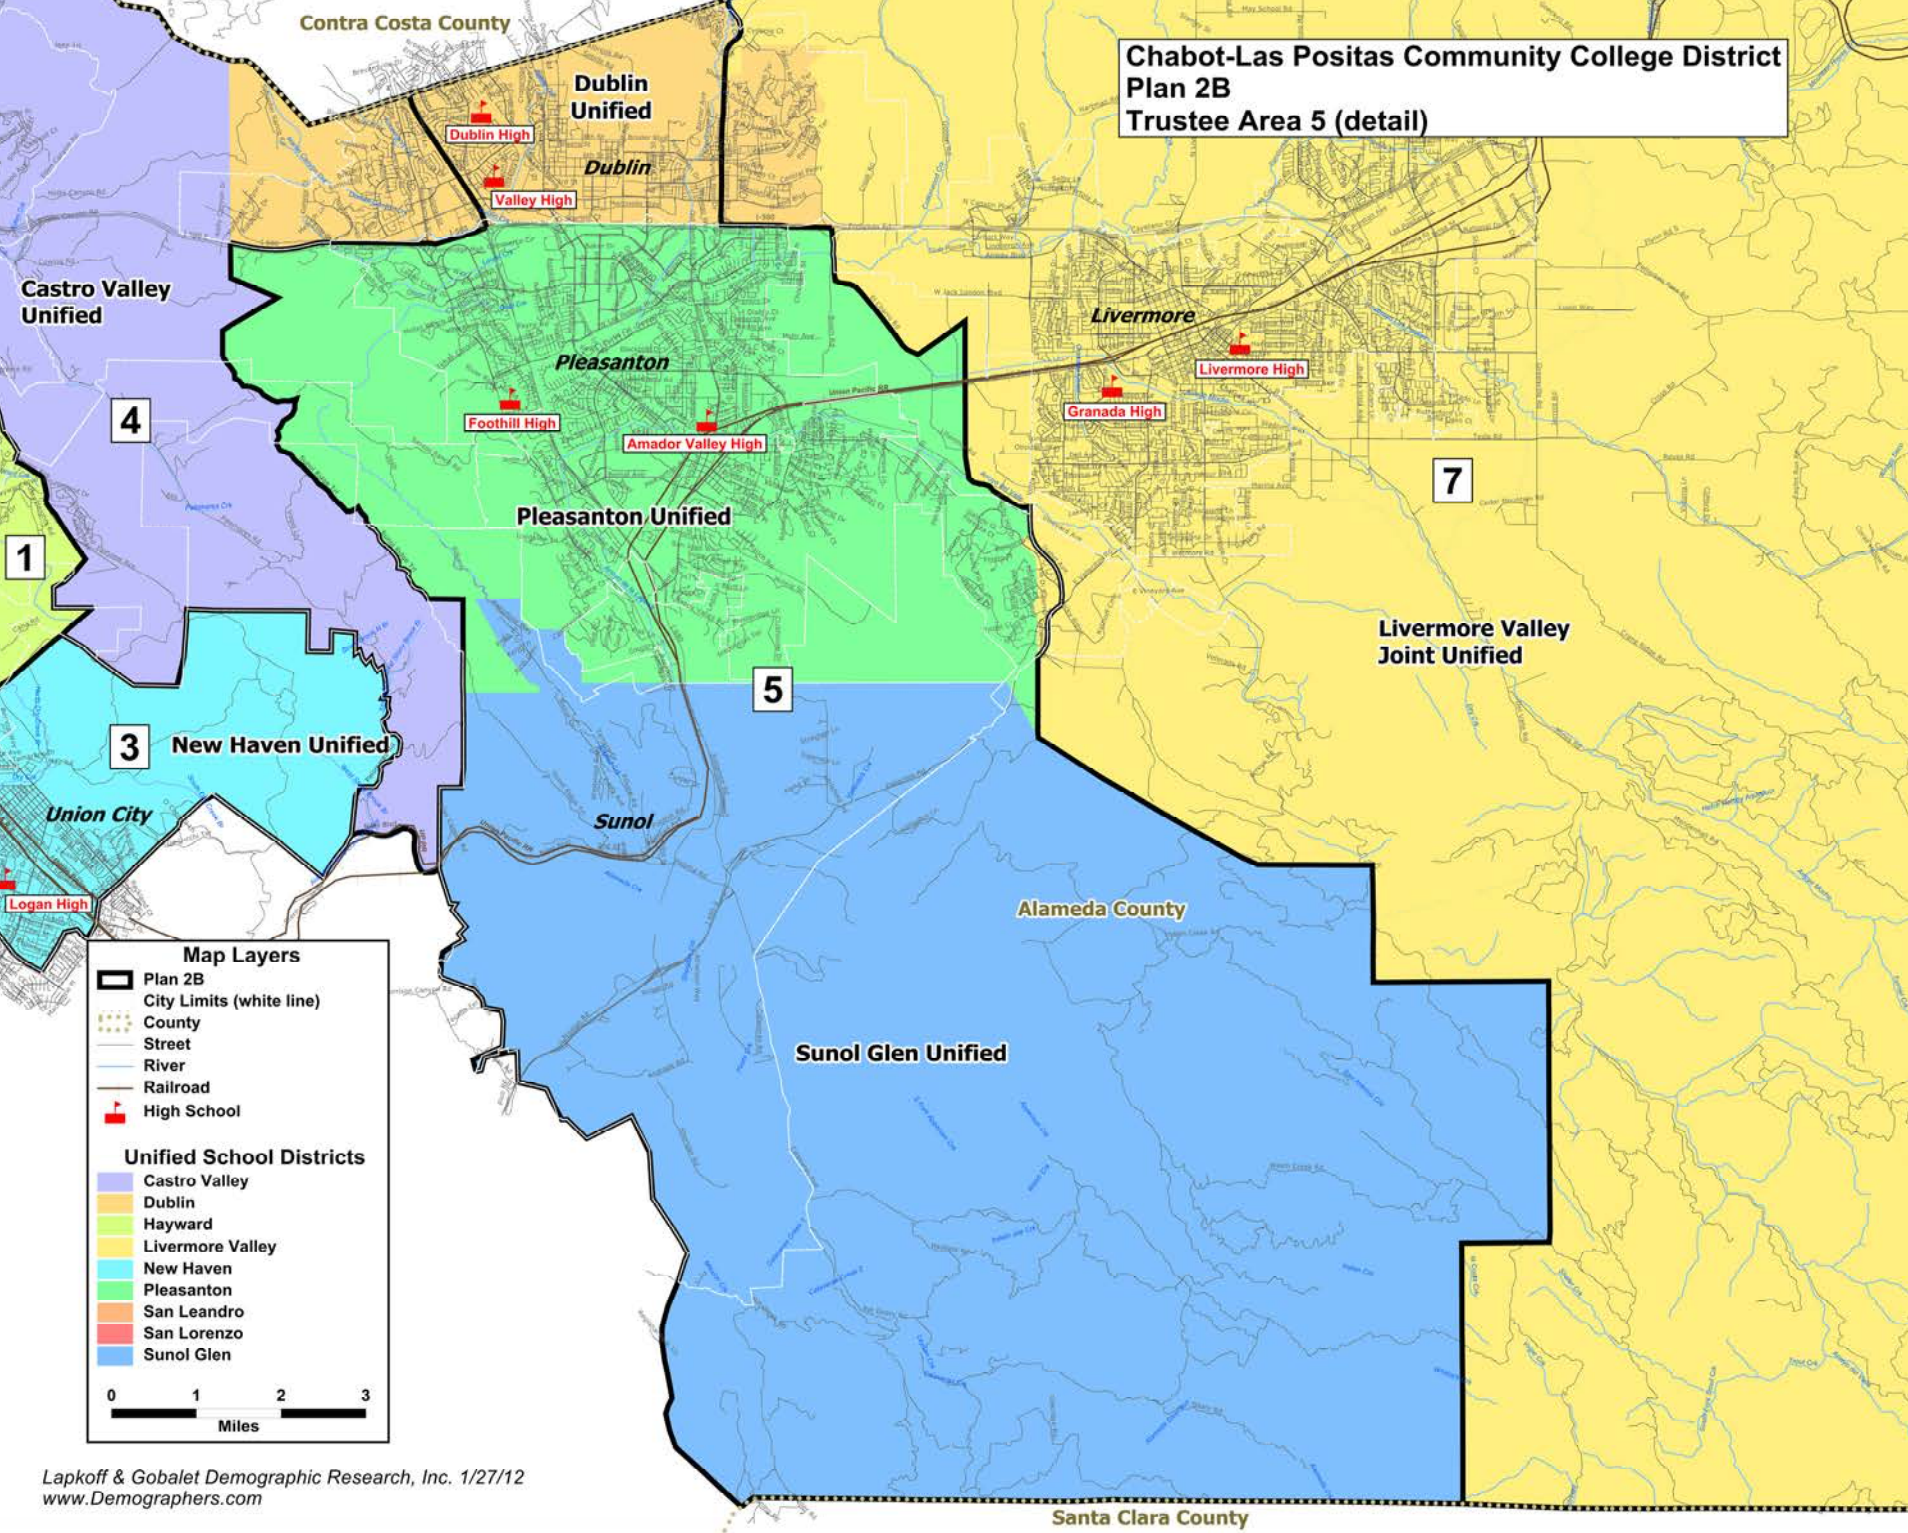

Map Layers

- Plan 2B
- City Limits (white line)
- Street
- River
- Railroad
- High School

Unified School Districts

- Castro Valley
- Dublin
- Hayward
- Livermore Valley
- New Haven
- Pleasanton
- San Leandro
- San Lorenzo
- Sunol Glen

0 .5 1 1.5
Miles

Chabot-Las Positas Community College District Plan 2B Trustee Area 4 (detail)

Map Layers

- Plan 2B
- City Limits (white line)
- Street
- River
- Railroad
- High School

Unified School Districts

- Castro Valley
- Dublin
- Hayward
- Livermore Valley
- New Haven
- Pleasanton
- San Leandro
- San Lorenzo
- Sunol Glen

0 1 2 3
Miles

**Chabot-Las Positas Community College District
Plan 2B
Trustee Area 5 (detail)**

Map Layers

- Plan 2B
- City Limits (white line)
- County
- Street
- River
- Railroad
- High School

Unified School Districts

- Castro Valley
- Dublin
- Hayward
- Livermore Valley
- New Haven
- Pleasanton
- San Leandro
- San Lorenzo
- Sunol Glen