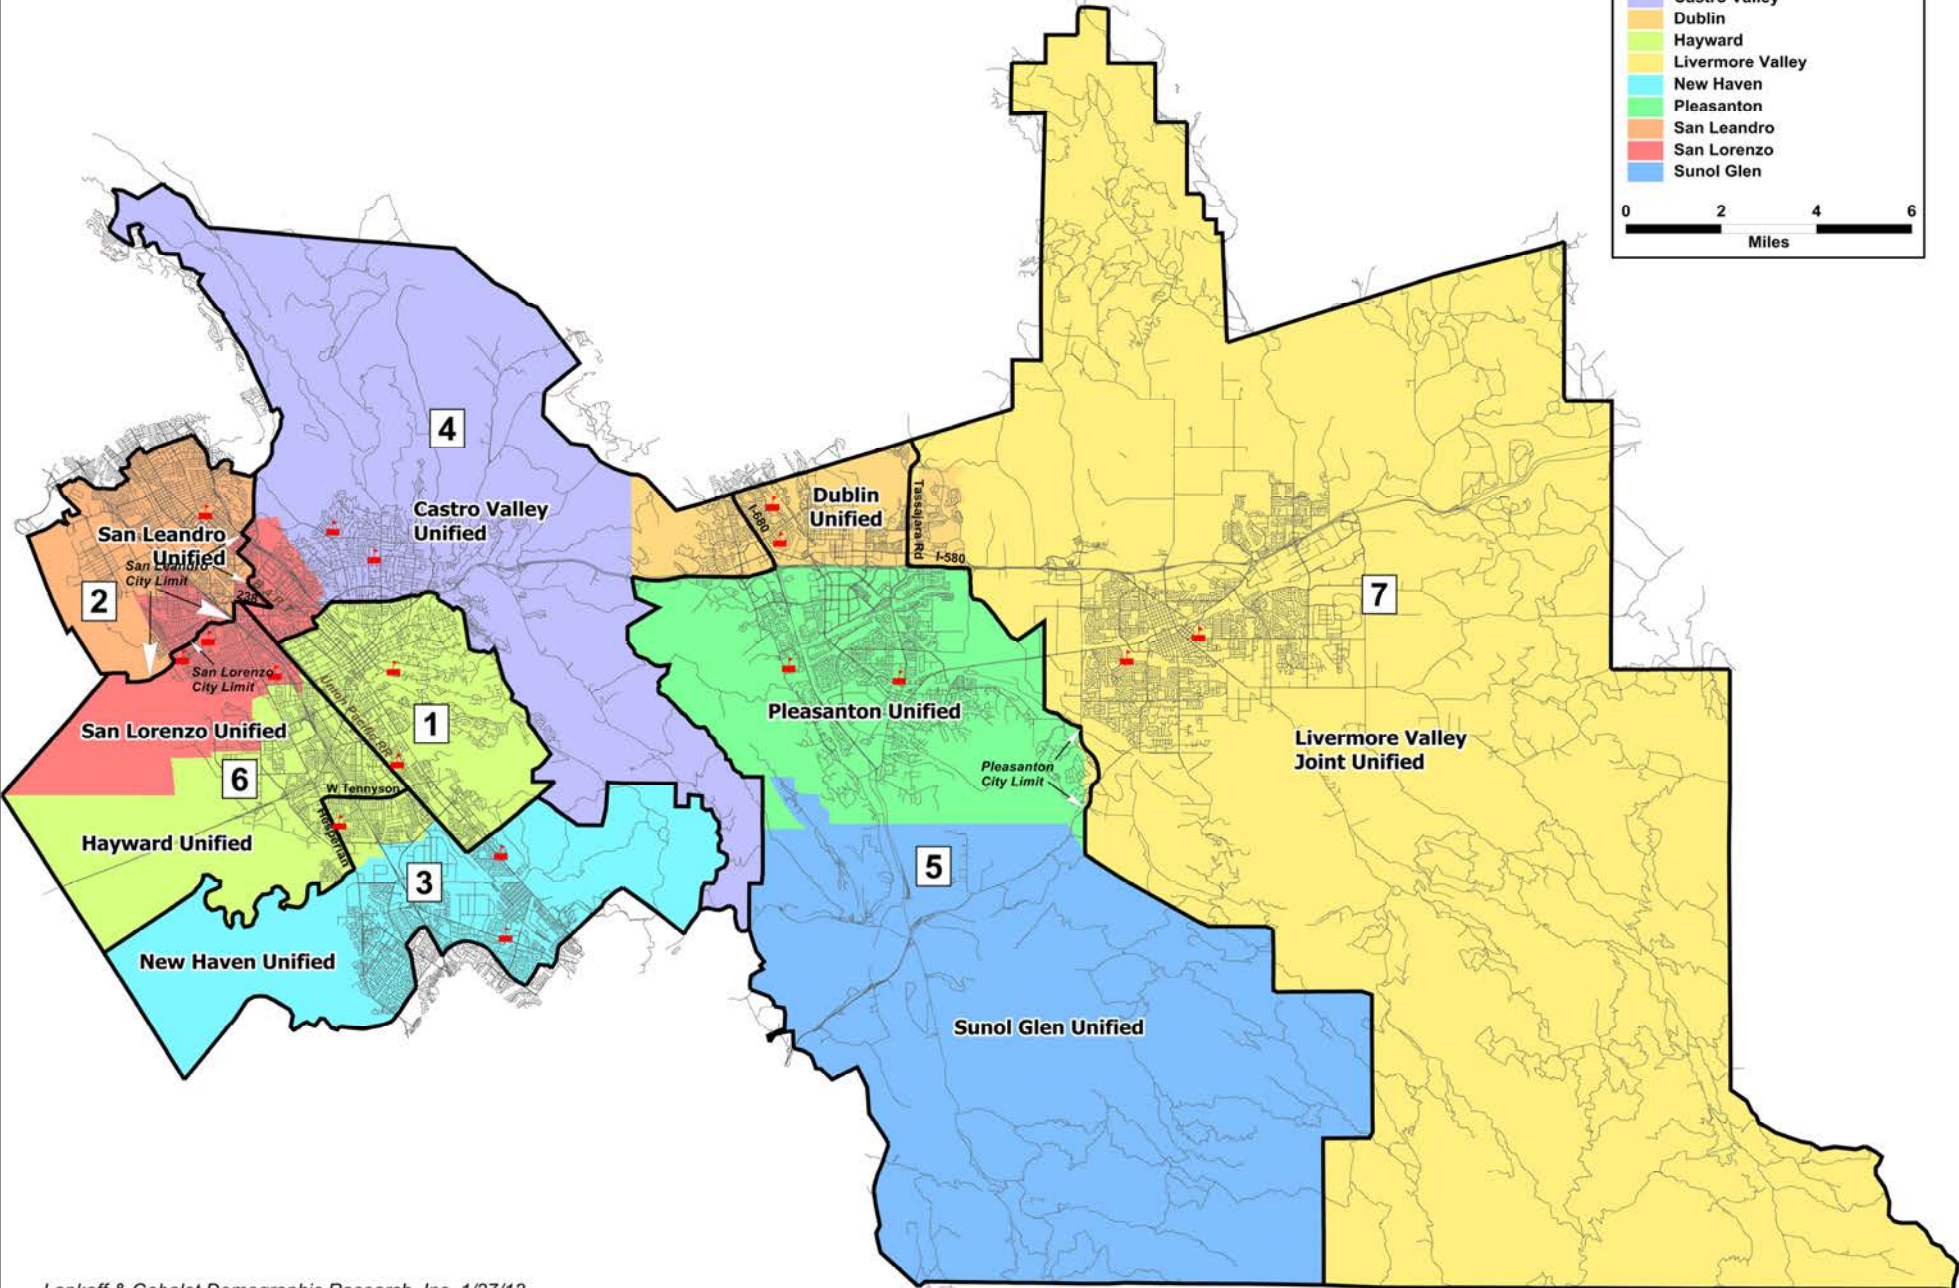

**CHABOT-LAS POSITAS
COMMUNITY COLLEGE DISTRICT**

REDISTRICTING

TRUSTEE AREA BOUNDARIES

February 21, 2012

**Prepared by:
Lapkoff & Gobalet Demographic Research, Inc.**

Chabot-Las Positas Community College District Plan 2B and Unified School Districts

Map Layers

-  Plan 2B
-  Street
-  High School

Unified School Districts

-  Castro Valley
-  Dublin
-  Hayward
-  Livermore Valley
-  New Haven
-  Pleasanton
-  San Leandro
-  San Lorenzo
-  Sunol Glen

0 2 4 6
Miles

**Chabot-Las Positas Community College District
Plan 2B
Trustee Area 1 (detail)**

Map Layers

- Plan 2B
- City Limits (white line)
- Street
- River
- Railroad
- High School

Unified School Districts

- Dublin
- Castro Valley
- Hayward
- Livermore Valley
- New Haven
- Pleasanton
- San Leandro
- San Lorenzo
- Sunol Glen