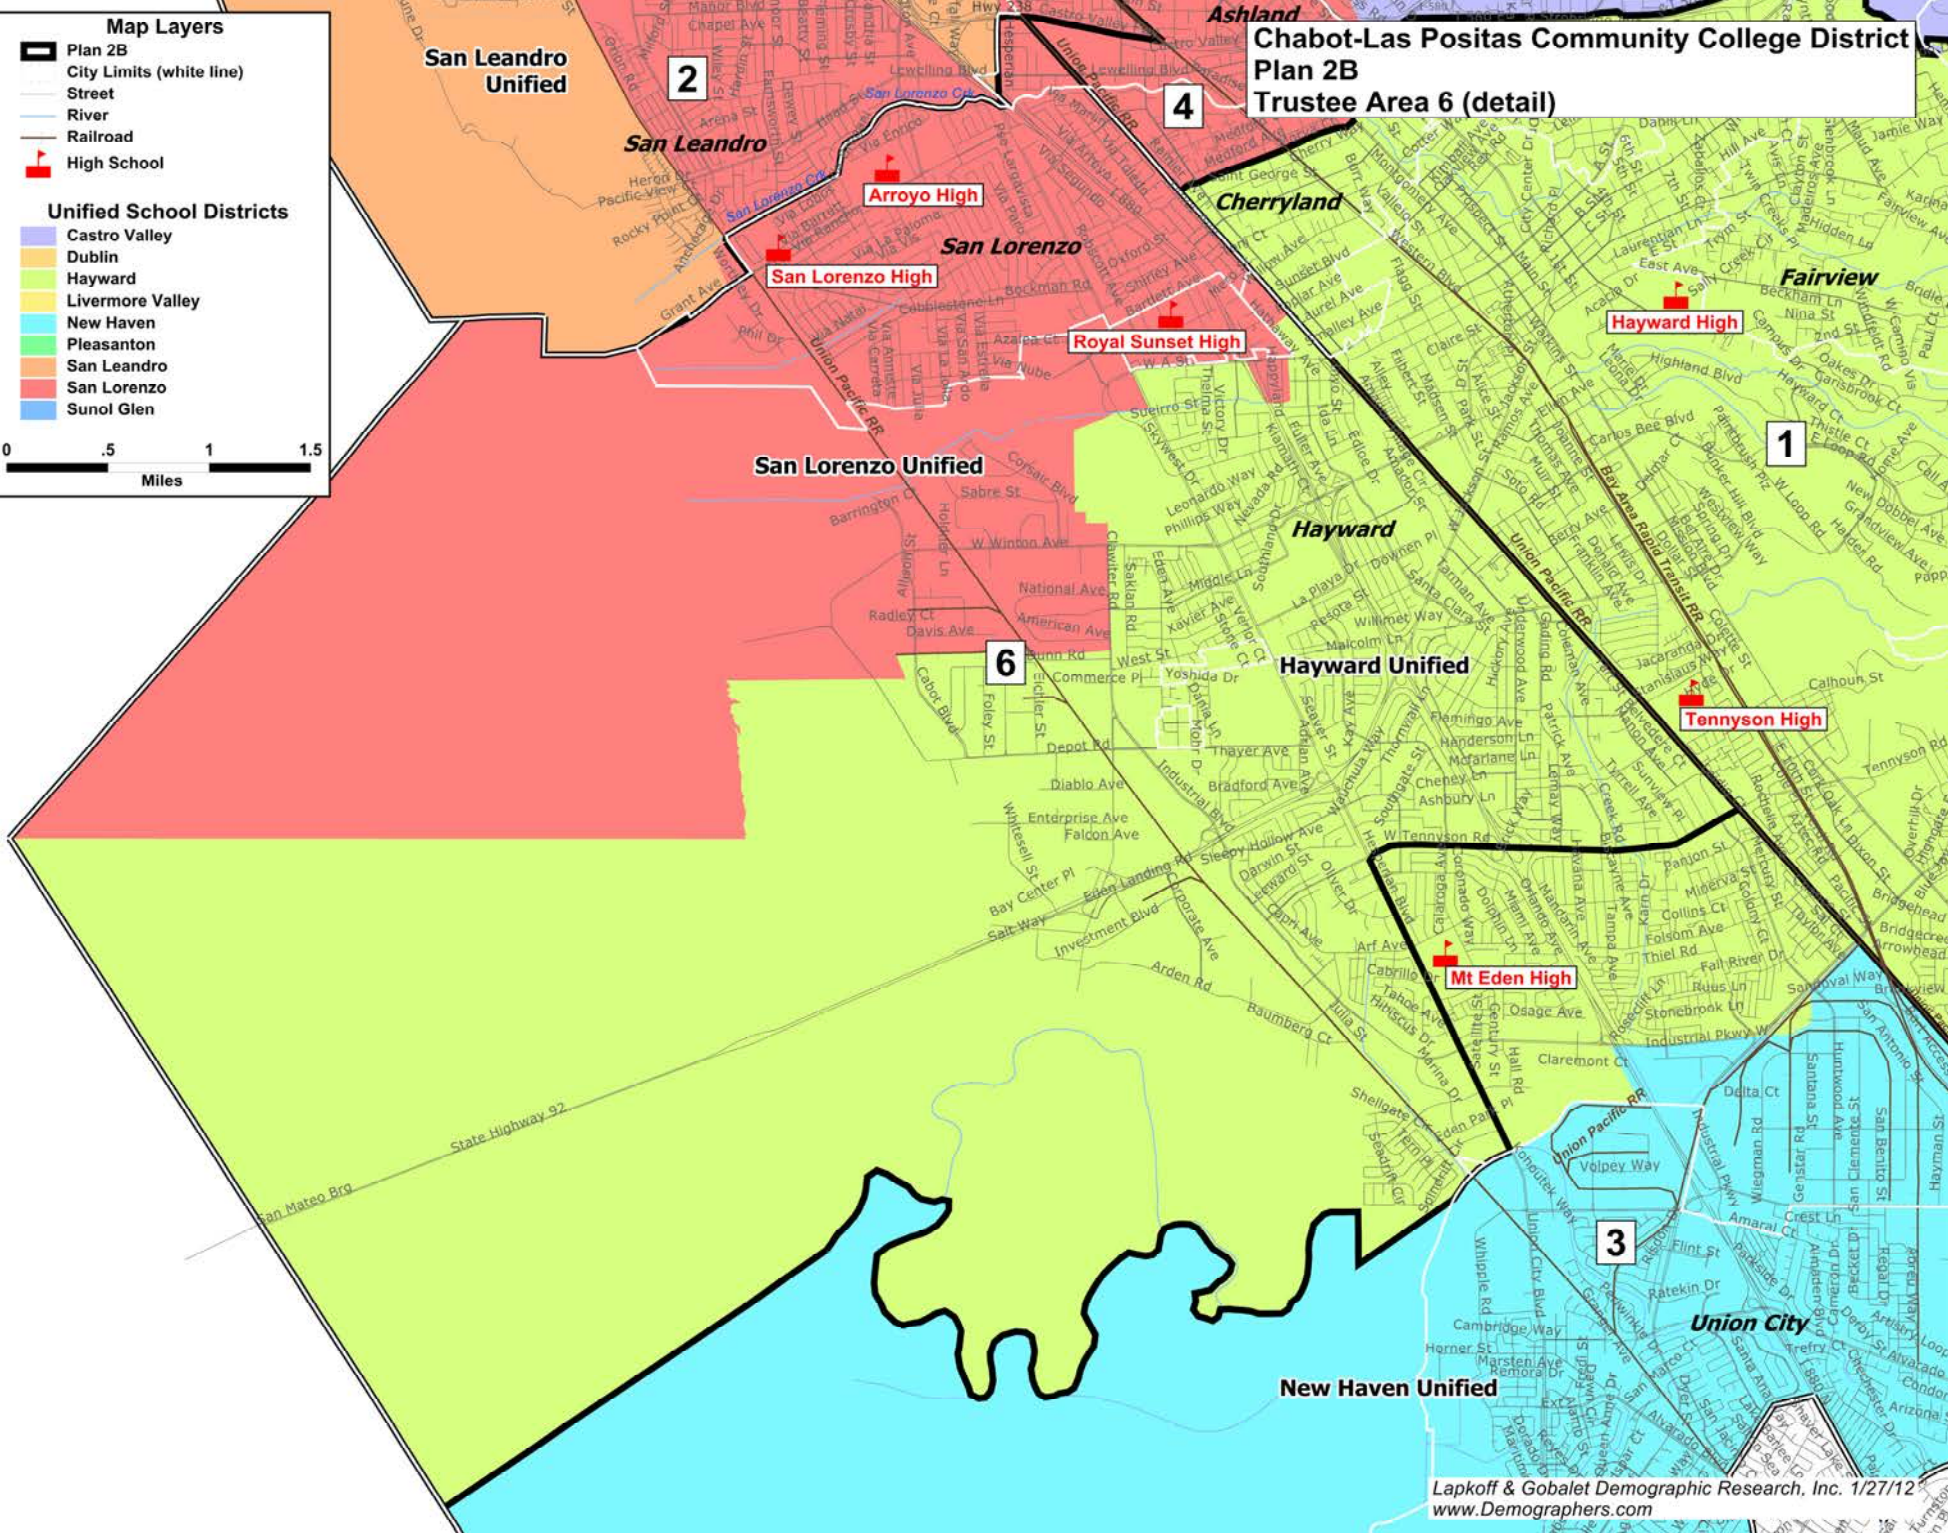

0 1 2 3
Miles

**Chabot-Las Positas Community College District
Plan 2B
Trustee Area 6 (detail)**

Map Layers

- Plan 2B
- City Limits (white line)
- Street
- River
- Railroad
- High School

Unified School Districts

- Castro Valley
- Dublin
- Hayward
- Livermore Valley
- New Haven
- Pleasanton
- San Leandro
- San Lorenzo
- Sunol Glen

0 .5 1 1.5
Miles

Chabot-Las Positas Community College District Plan 2B Trustee Area 7 (detail)