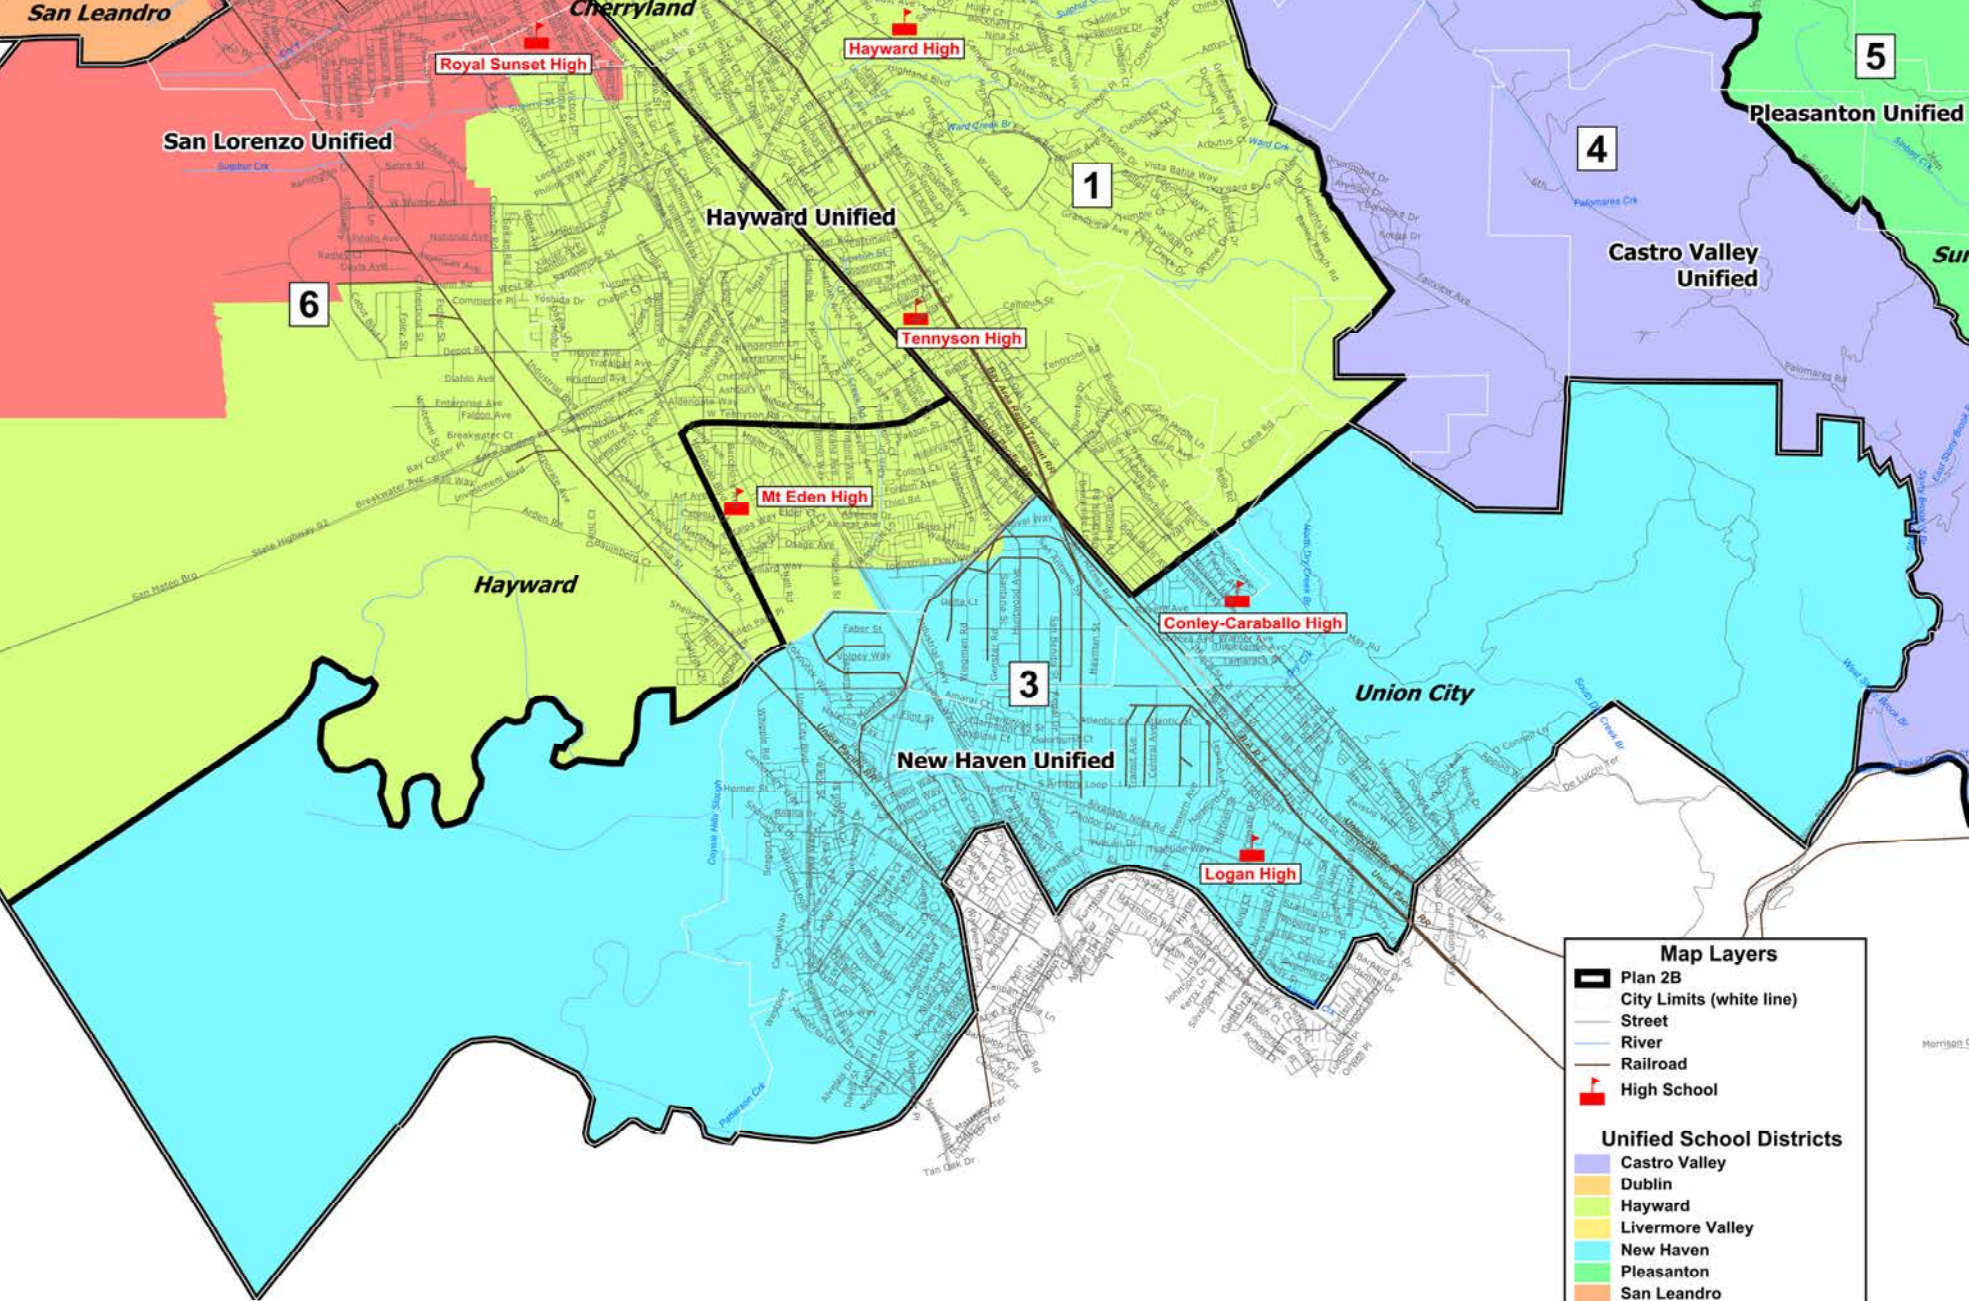

**Chabot-Las Positas Community College District
Plan 2B
Trustee Area 1 (detail)**

Map Layers

- Plan 2B
- City Limits (white line)
- Street
- River
- Railroad
- High School

Unified School Districts

- Dublin
- Castro Valley
- Hayward
- Livermore Valley
- New Haven
- Pleasanton
- San Leandro
- San Lorenzo
- Sunol Glen

0 .33 .67 1
Miles

Chabot-Las Positas Community College District Plan 2B Trustee Area 2 (detail)

Map Layers

- Plan 2B
- City Limits (white line)
- Street
- River
- Railroad
- High School

Unified School Districts

- Castro Valley
- Dublin
- Haywood
- Livermore Valley
- New Haven
- Pleasanton
- San Leandro
- San Lorenzo
- Sunol Glen

**Chabot-Las Positas Community College District
Plan 2B
Trustee Area 3 (detail)**

Map Layers

- Plan 2B
- City Limits (white line)
- Street
- River
- Railroad
- High School

Unified School Districts

- Castro Valley
- Dublin
- Hayward
- Livermore Valley
- New Haven
- Pleasanton
- San Leandro
- San Lorenzo
- Sunol Glen