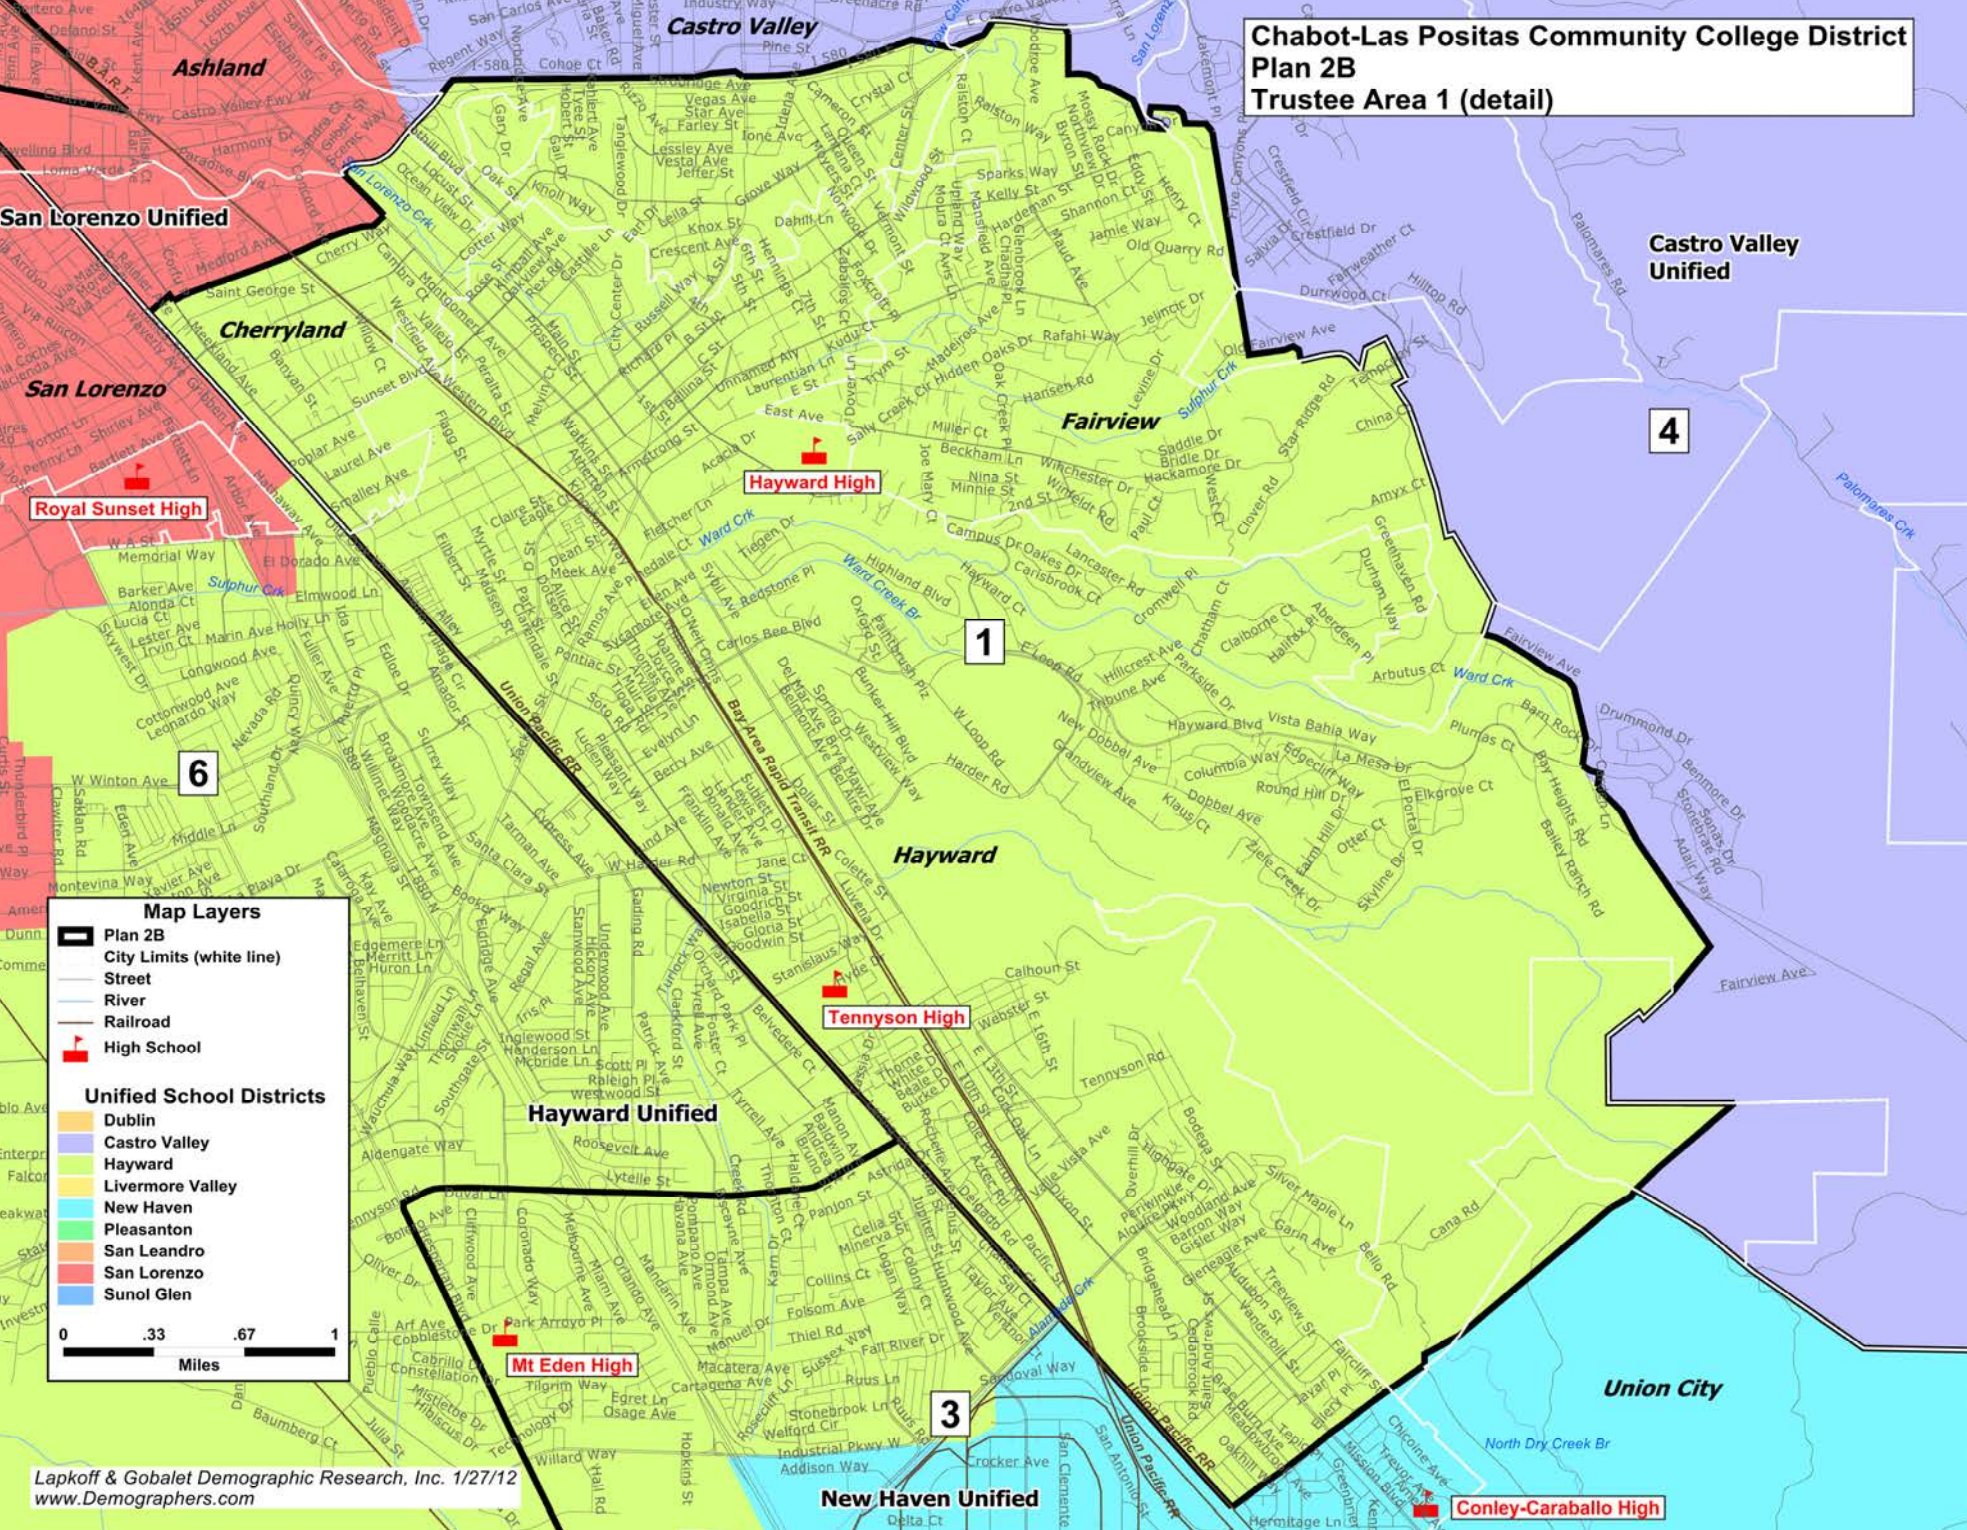

**CHABOT-LAS POSITAS
COMMUNITY COLLEGE DISTRICT**

REDISTRICTING

TRUSTEE AREA BOUNDARIES

February 21, 2012

**Prepared by:
Lapkoff & Gobalet Demographic Research, Inc.**

Chabot-Las Positas Community College District Plan 2B and Unified School Districts

Map Layers

-  Plan 2B
-  Street
-  High School

Unified School Districts

-  Castro Valley
-  Dublin
-  Hayward
-  Livermore Valley
-  New Haven
-  Pleasanton
-  San Leandro
-  San Lorenzo
-  Sunol Glen

0 2 4 6
Miles

**Chabot-Las Positas Community College District
Plan 2B
Trustee Area 1 (detail)**

Map Layers

- Plan 2B
- City Limits (white line)
- Street
- River
- Railroad
- High School

Unified School Districts

- Dublin
- Castro Valley
- Hayward
- Livermore Valley
- New Haven
- Pleasanton
- San Leandro
- San Lorenzo
- Sunol Glen