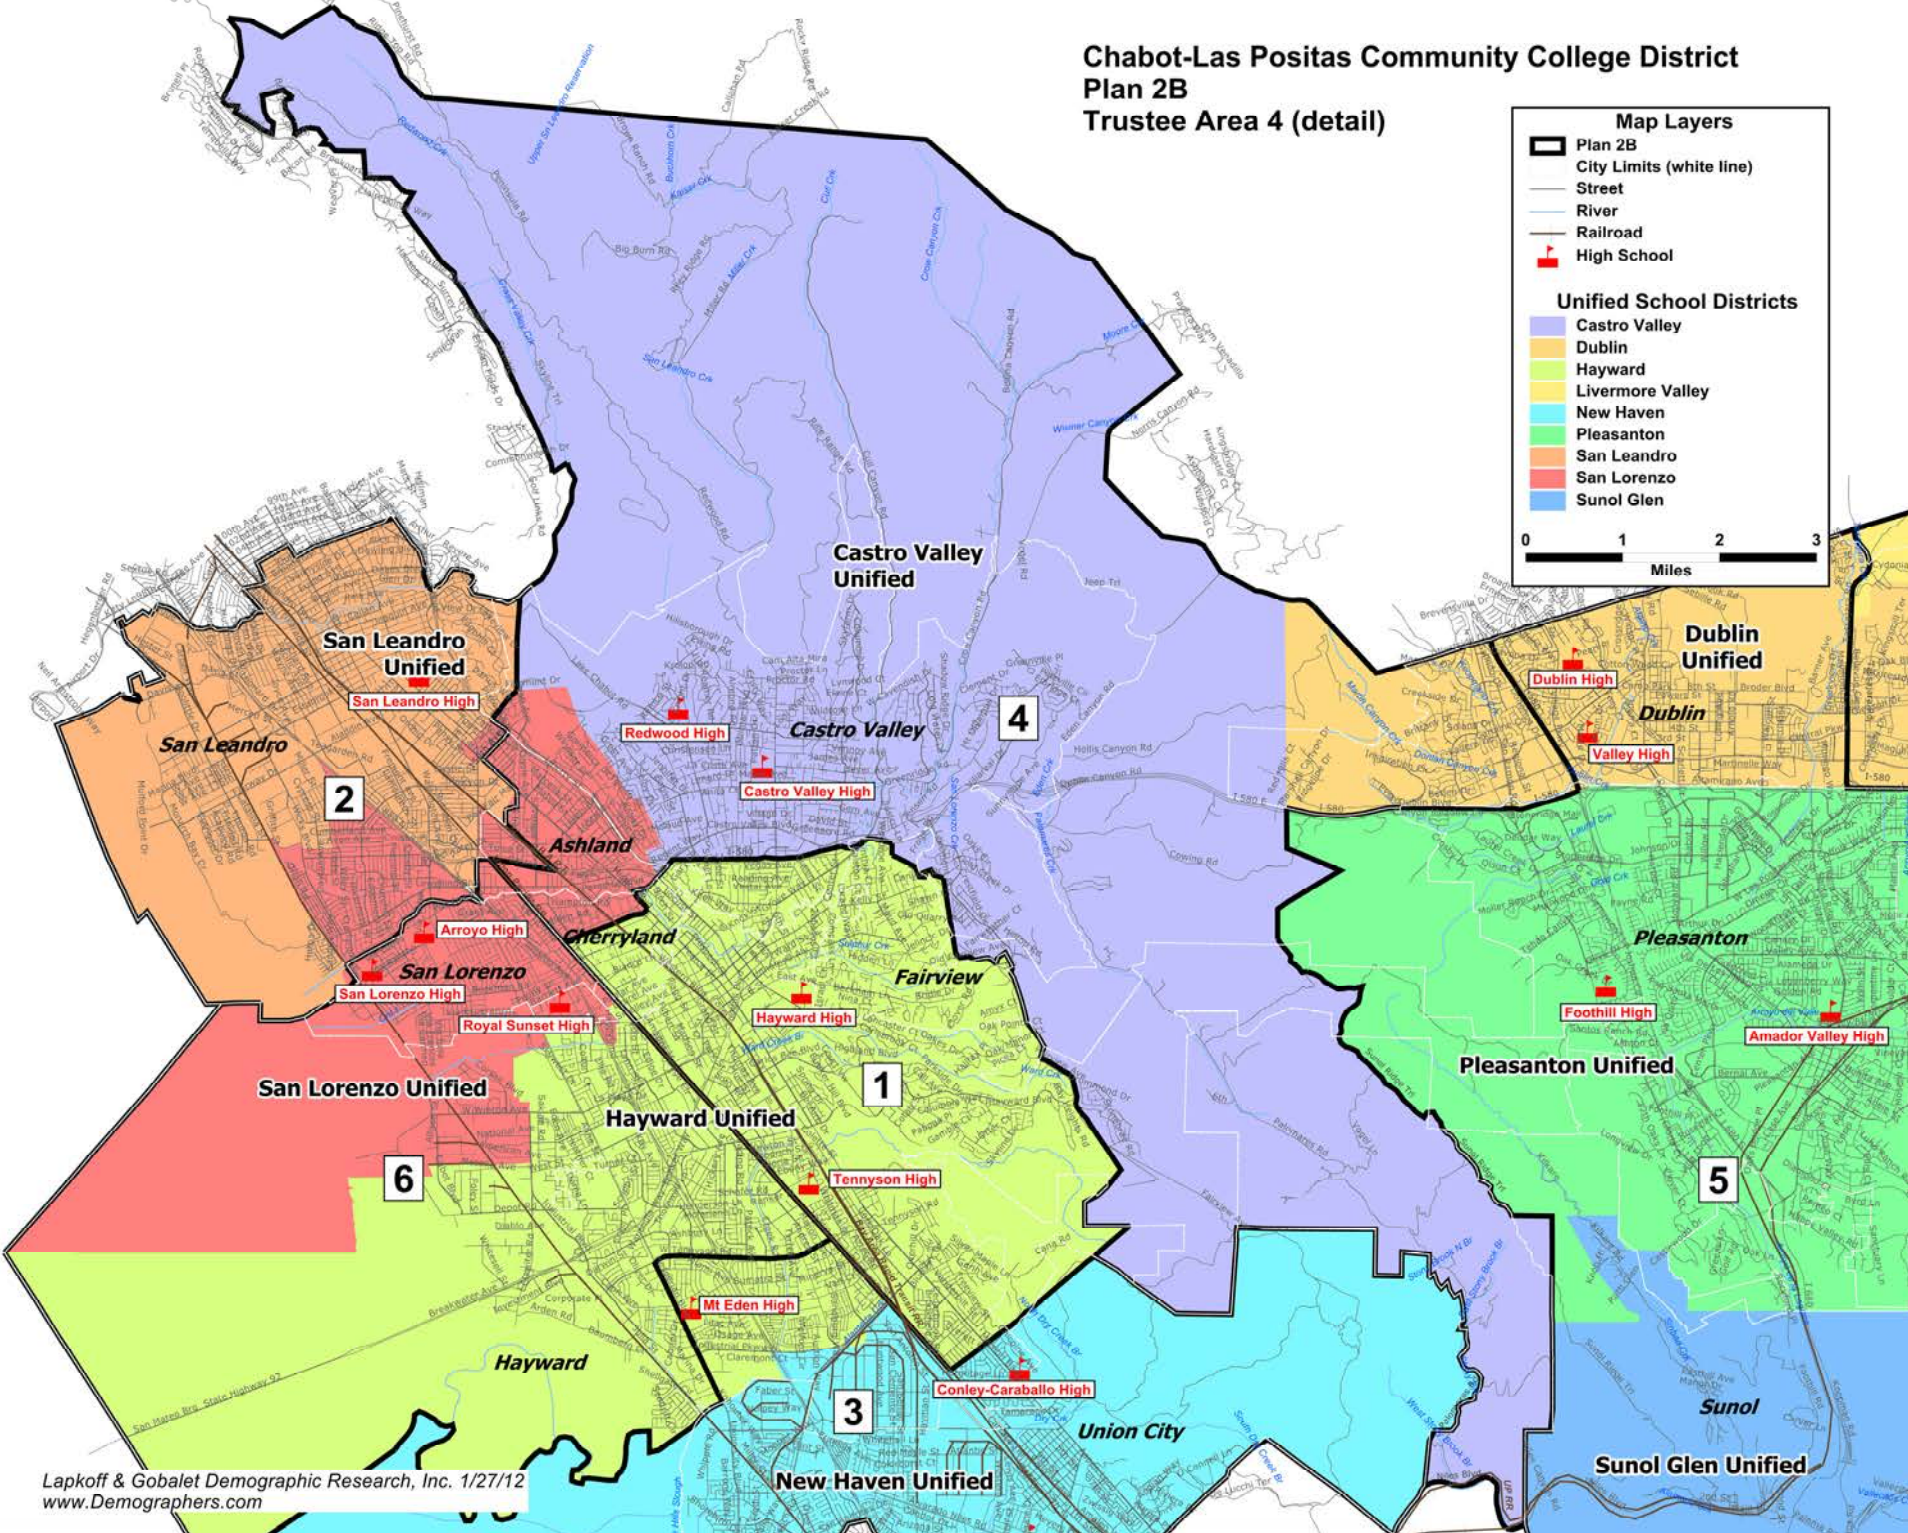

Map Layers

- Plan 2B
- City Limits (white line)
- Street
- River
- Railroad
- High School

Unified School Districts

- Castro Valley
- Dublin
- Hayward
- Livermore Valley
- New Haven
- Pleasanton
- San Leandro
- San Lorenzo
- Sunol Glen

0 .5 1 1.5
Miles

Chabot-Las Positas Community College District Plan 2B Trustee Area 4 (detail)

Map Layers

- Plan 2B
- City Limits (white line)
- Street
- River
- Railroad
- High School

Unified School Districts

- Castro Valley
- Dublin
- Hayward
- Livermore Valley
- New Haven
- Pleasanton
- San Leandro
- San Lorenzo
- Sunol Glen

0 1 2 3
Miles

**Chabot-Las Positas Community College District
Plan 2B
Trustee Area 5 (detail)**

Map Layers

- Plan 2B
- City Limits (white line)
- County
- Street
- River
- Railroad
- High School

Unified School Districts

- Castro Valley
- Dublin
- Hayward
- Livermore Valley
- New Haven
- Pleasanton
- San Leandro
- San Lorenzo
- Sunol Glen