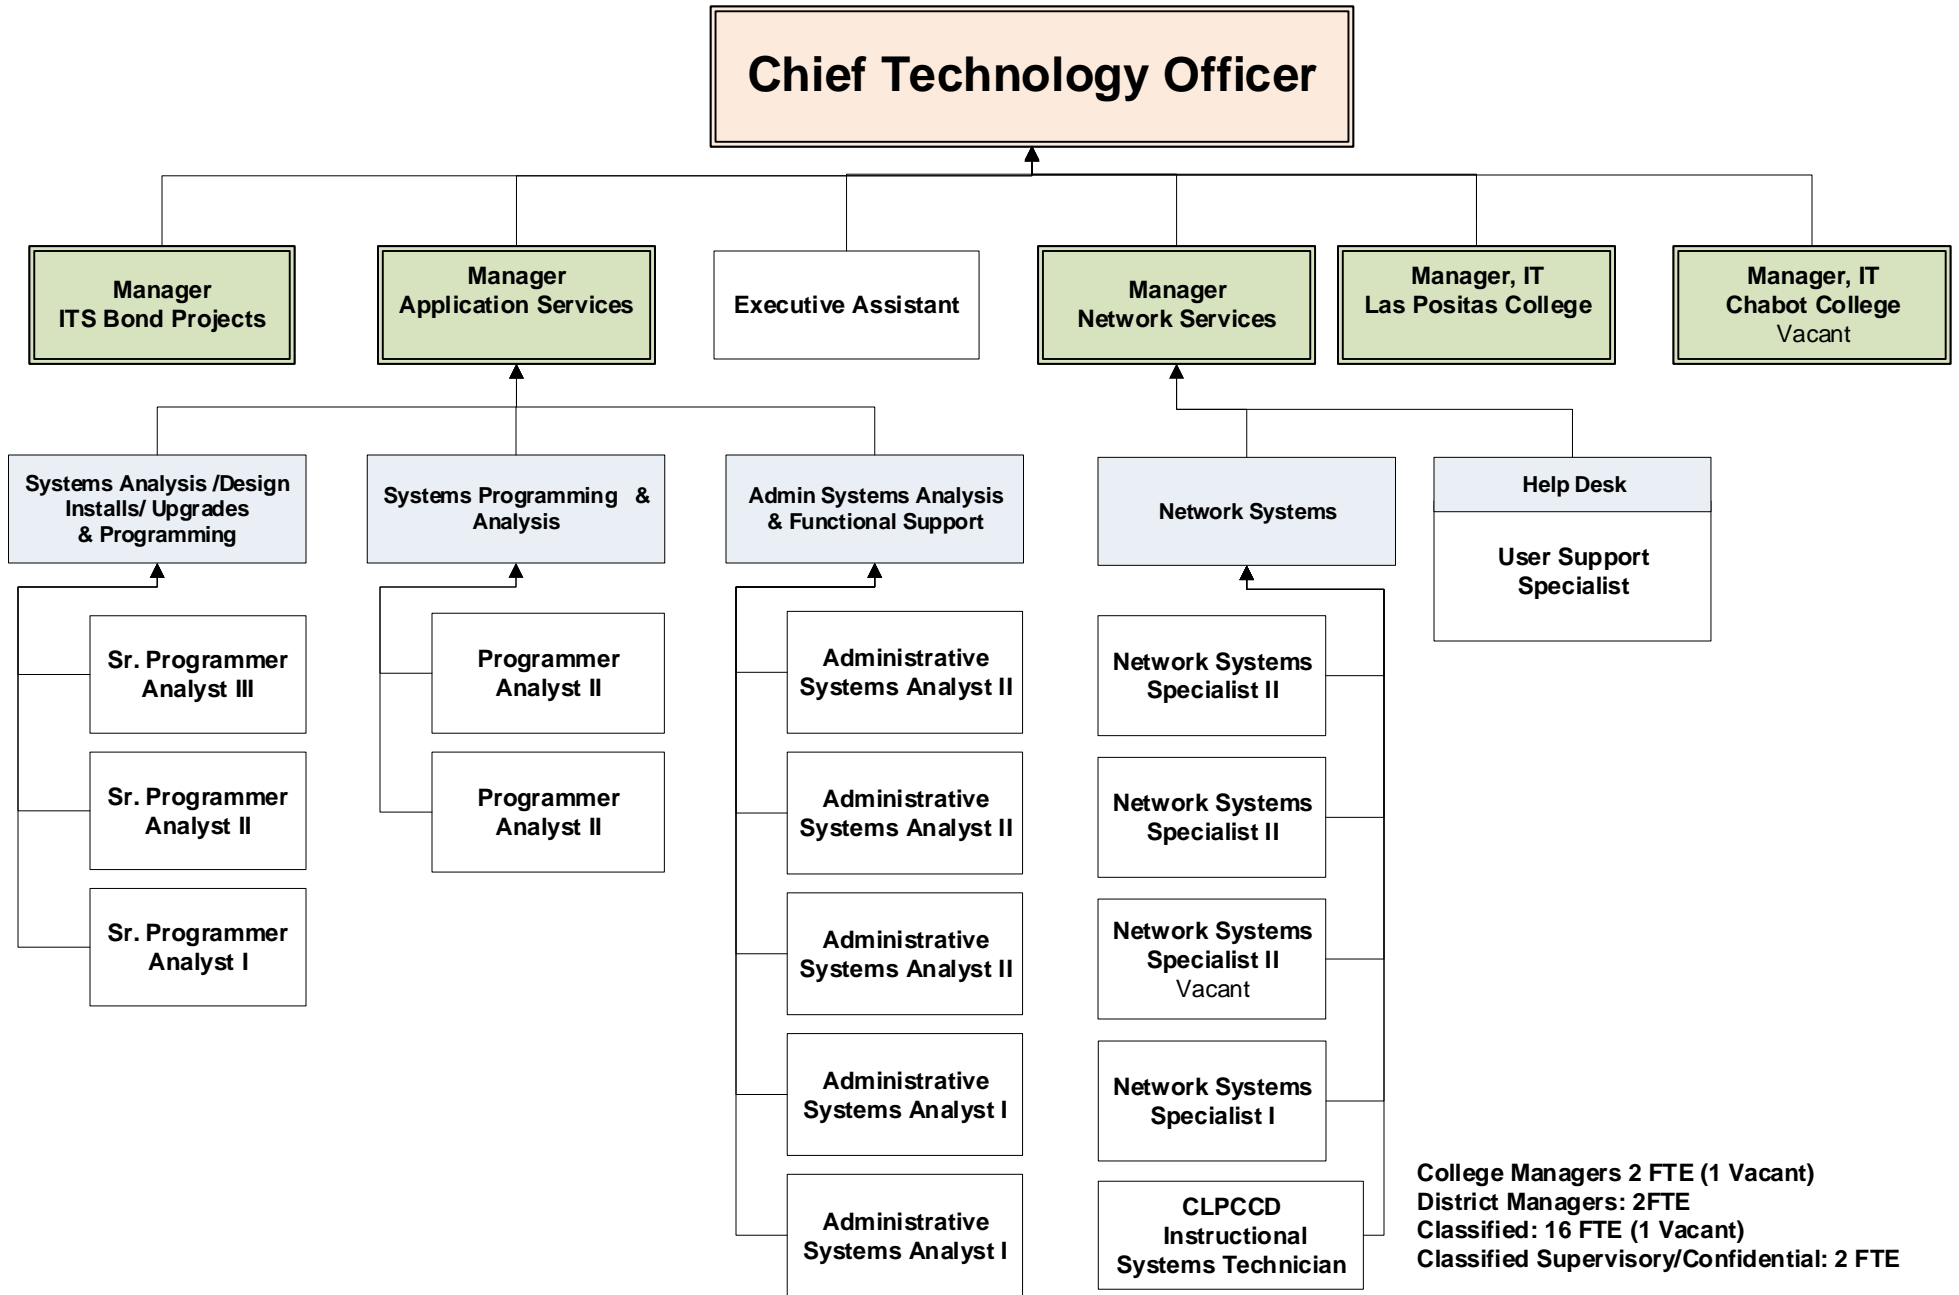

Information Technology Services Organizational Chart

College Managers 2 FTE (1 Vacant)
 District Managers: 2FTE
 Classified: 16 FTE (1 Vacant)
 Classified Supervisory/Confidential: 2 FTE