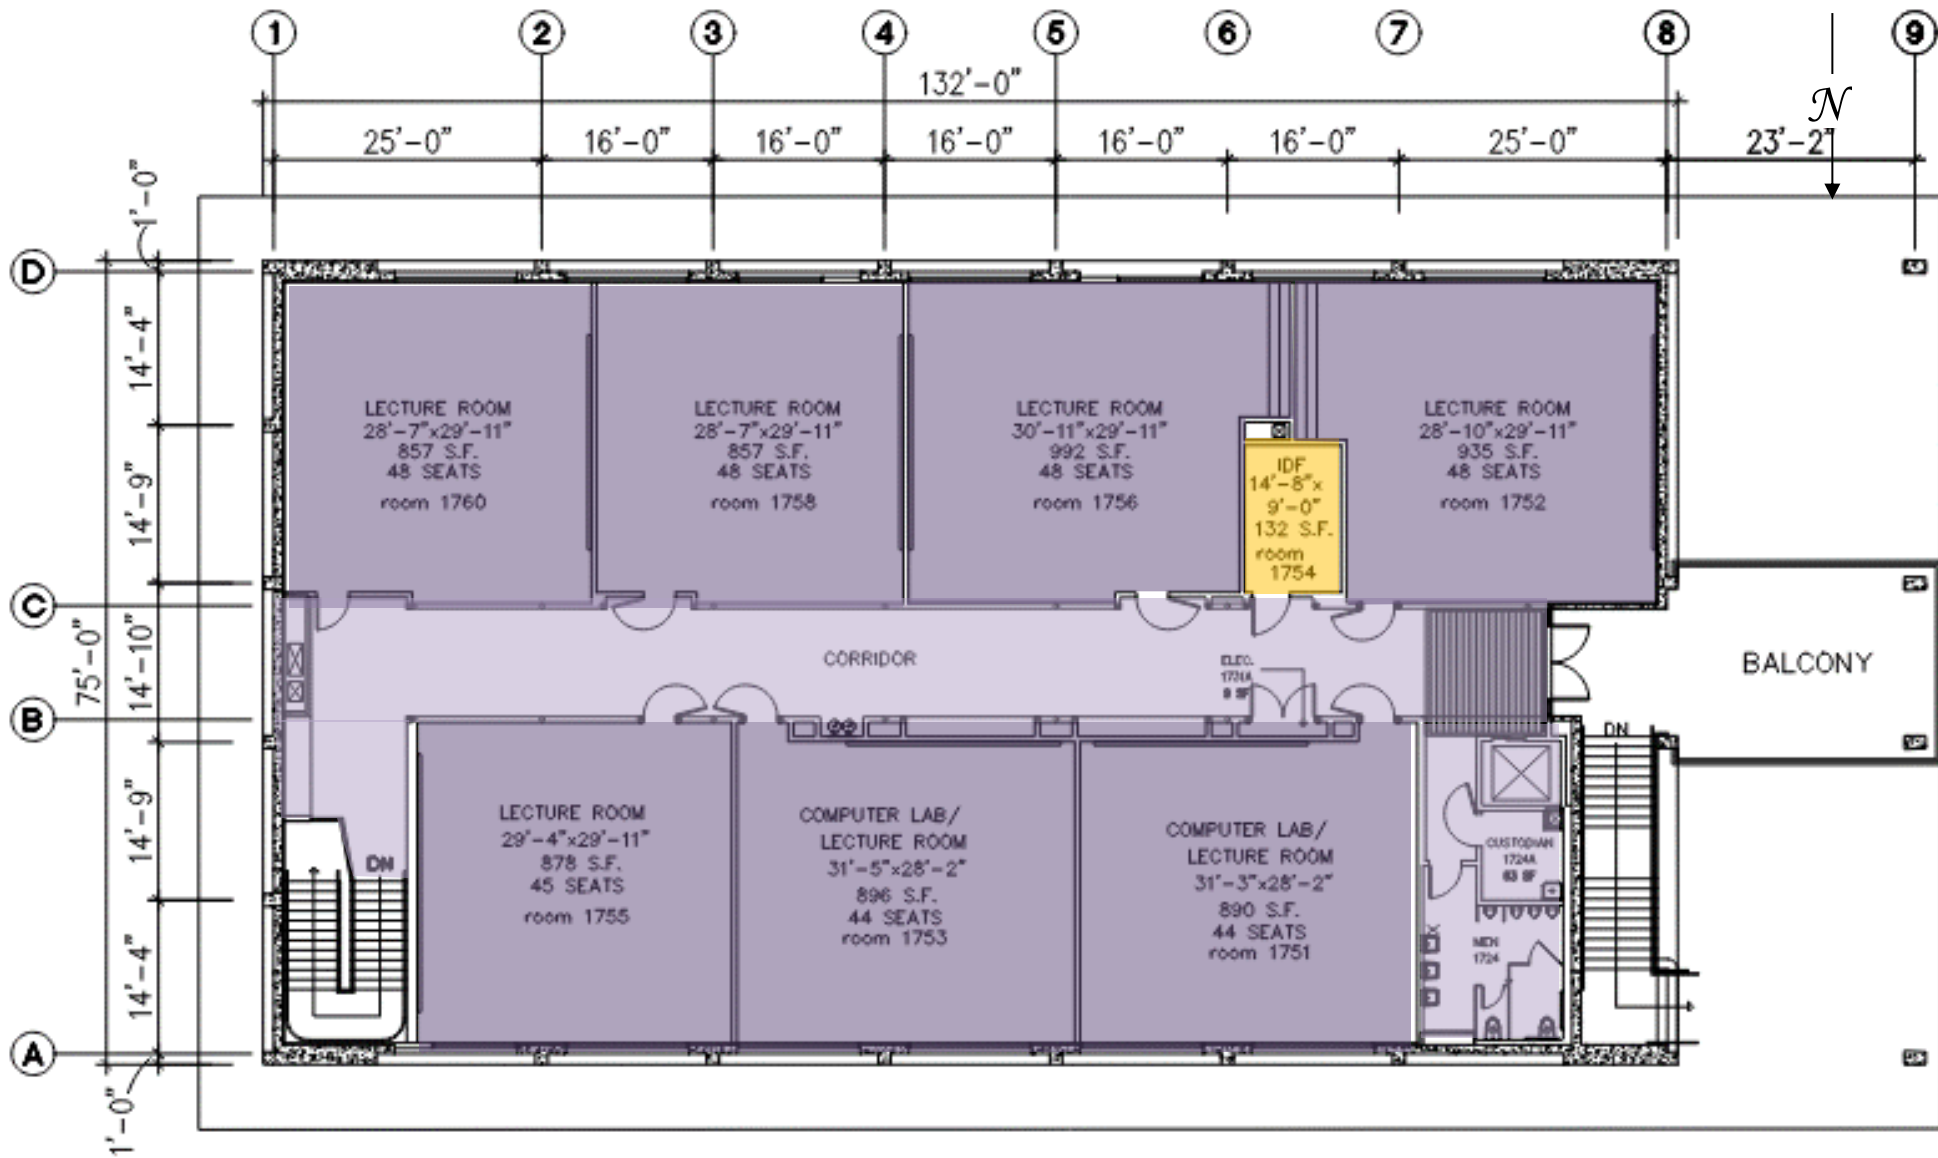

Safe Work Practice Zones

Chabot College – Building 1700 1st Floor
 25555 Hesperian Blvd., Hayward, CA
 FACS #PJ48098
 April 5, 2021

LEGEND

| | |
|----------------------------------|--|
| Green = staff personal spaces | Light Purple = common areas |
| Yellow = staff common areas | Dark Purple = public specialized areas |
| Orange = staff specialized areas | |

Safe Work Practice Zones

Chabot College – Building 1700 2nd Floor
 25555 Hesperian Blvd., Hayward, CA
 FACS #PJ48098
 April 5, 2021

LEGEND

| | |
|----------------------------------|--|
| Green = staff personal spaces | Light Purple = common areas |
| Yellow = staff common areas | Dark Purple = public specialized areas |
| Orange = staff specialized areas | |